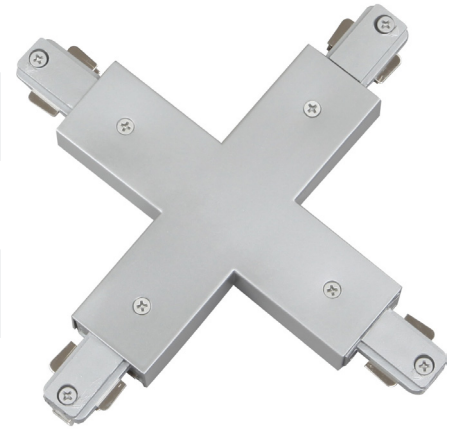

Because Lighting Speaks Volumes

V2758-20

Silver Gray "X" Connector for Volume Lighting 120V
2-Circuit/1-Neutral Track Systems

Catalog #:

Type:

Project:

Prepared By:

Description

This silver gray "X" connector is compatible with Volume Lighting 120V 2-circuit/1-neutral track systems V2762-20 (2 ft. track section), V2764-20 (4 ft. track section), V2766-20 (6 ft. track section), and V2768-20 (8 ft. track section). Suitable for dry locations only. Finished in silver gray.

Accessory 1 (Sold Separately)	V2762-20 2 ft. Silver Gray 120V 2-Circuit / 1-Neutral Track System / Section / Rail
Accessory 2 (Sold Separately)	V2764-20 4 ft. Silver Gray 120V 2-Circuit / 1-Neutral Track System / Section / Rail
Accessory 3 (Sold Separately)	V2766-20 6 ft. Silver Gray 120V 2-Circuit / 1-Neutral Track System / Section / Rail
Accessory 4 (Sold Separately)	V2768-20 8 ft. Silver Gray 120V 2-Circuit / 1-Neutral Track System / Section / Rail

Specifications

Type of Lighting	Indoor Track Connectors
Product Type	"X" Connector
Height (in.)	0.625
Width (in.)	7.0625
Length or Extension/Projection (in.)	7.0625
Finish	Silver Gray
Main Material	Steel Backing and Polymer/Plastic Decorative Parts
Installation Location	Dry
Compliances	RoHS Compliant
Safety Ratings	cULus Listed
Assembly	No Assembly Required