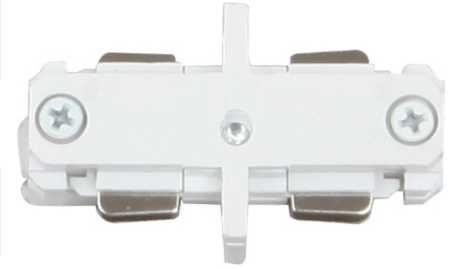

V2752-6

White Mini Joiner / Mini Straight Connector for Volume Lighting 120V 2-Circuit/1-Neutral Track Systems

Catalog #:

Type:

Project:

Prepared By:

Because Lighting Speaks Volumes

Description

This white mini joiner / mini straight connector is compatible with Volume Lighting 120V 2-circuit/1-neutral track systems V2762-6 (2 ft. track section), V2764-6 (4 ft. track section), V2766-6 (6 ft. track section), and V2768-6 (8 ft. track section). Suitable for dry locations only. Finished in solid white.

Accessory 1 (Sold Separately) V2762-6 2 ft. White 120V 2-Circuit / 1-Neutral Track System / Section / Rail

Accessory 2 (Sold Separately) V2764-6 4 ft. White 120V 2-Circuit / 1-Neutral Track System / Section / Rail

Specifications

Type of Lighting	Indoor Track Connectors
Product Type	Mini Joiner / Mini Straight Connector
Height (in.)	0.75
Width (in.)	1.875
Length or Extension/Projection (in.)	3.1875
Finish	White
Main Material	Steel Backing and Polymer/Plastic Decorative Parts
Installation Location	Dry
Compliances	RoHS Compliant
Safety Ratings	cULus Listed
Assembly	No Assembly Required