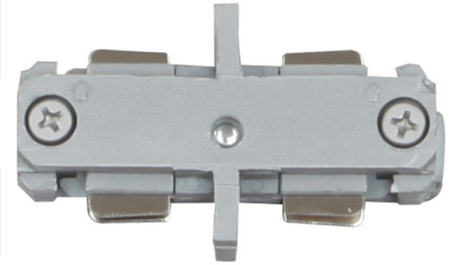

# V2752-20

Silver Gray Mini Joiner / Mini Straight Connector for Volume Lighting 120V 2-Circuit/1-Neutral Track Systems

Catalog #:

Type:

Project:

Prepared By:

*Because Lighting Speaks Volumes*

## Description

This silver gray mini joiner / mini straight connector is compatible with Volume Lighting 120V 2-circuit/1-neutral track systems V2762-20 (2 ft. track section), V2764-20 (4 ft. track section), V2766-20 (6 ft. track section), and V2768-20 (8 ft. track section). Suitable for dry locations only. Finished in silver gray.

## Specifications

|                                      |  |
|--------------------------------------|--|
| Type of Lighting                     | Indoor Track Connectors                            |
| Product Type                         | Mini Joiner / Mini Straight Connector              |
| Height (in.)                         | 0.75   |
| Width (in.)                          | 1.875  |
| Length or Extension/Projection (in.) | 3.1875   |
| Finish                               | Silver Gray  |
| Main Material                        | Steel Backing and Polymer/Plastic Decorative Parts |
| Installation Location                | Dry  |
| Compliances                          | RoHS Compliant                                     |
| Safety Ratings                       | cULus Listed                                       |
| Assembly                             | No Assembly Required                               |

## At a Glance

- Sturdy, Exquisite Construction
- Silver Gray Finish
- Compatible with Volume Lighting 120V 2-Circuit/1-Neutral Track Systems V2762-20 (2 ft. Track Section), V2764-20 (4 ft. Track Section), V2766-20 (6 ft. Track Section), and V2768-20 (8 ft. Track Section)
- Suitable for Dry Locations Only
- Individually Inspected for Quality Assurance
- cULus Listed for Safety