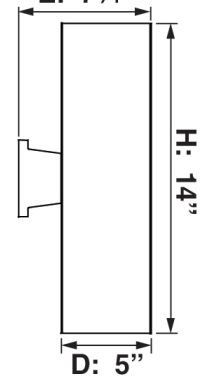

Because Lighting Speaks Volumes

V9635-6

2-Light White Outdoor Cylinder Wall Mount Sconce

Prepared By:

Project:

Type:

Location:

Description

Mounting Deck Shape	Square
Location	Damp (Without Top Cover)
	Wet (With Top Cover Only) (Top Cover Sold Separately)
Light #	2
Watts per Light	75
Total Wattage	150
Light Bulb Included?	No
Dimmable?	Yes
Base	Medium Base (E26)
Voltage	120V
Safety Ratings	UL Listed
Compliances	RoHS Compliant FCC Compliant
Assembly	Assembly Required
Accessory 1 (Sold Separately)	0965-6 5" White Top Cover

Surface Wall Mount E: 7¾"

Specifications

Style	Modern
Type of Lighting	Indoor or Outdoor Wall Lighting
Product Type	Wall Mount
Product Subtype	Sconce
Height (in.)	14
Width (in.)	5
Length or Extension/Projection (in.)	7.75
Finish	White
Main Material	Aluminum
Light Direction	Up/Down
Installation/Mounting Position	Downward
Mounting Deck Height (in.)	5
Mounting Deck Width (in.)	5