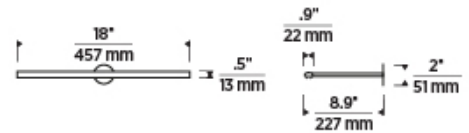

7400 Linder Avenue, Skokie, IL 60077
T 847.410.4400 | F 847.410.4500 | techlighting.com

PLURAL DOME 18 PICTURE LIGHT

VISUAL COMFORT & Co.

SPECIFICATIONS

PRIMARY MATERIAL	Aluminum or Brass
SHADE MATERIAL	Acrylic
NET WEIGHT	2.5 lbs
HEIGHT	0.5in
WIDTH	8.9in
LENGTH	18in
MIN. EXTENSION FROM WALL	8.9in
UP LIGHT / DOWN LIGHT / BOTH?	
WET LISTED	
DAMP LISTED	
DRY LISTED	
UP / DOWN	
HORIZONTAL / VERTICAL	
WALL / CEILING MOUNT	
GENERAL LISTING	ETL Listed
ADA COMPLIANT	
INCLUDES	