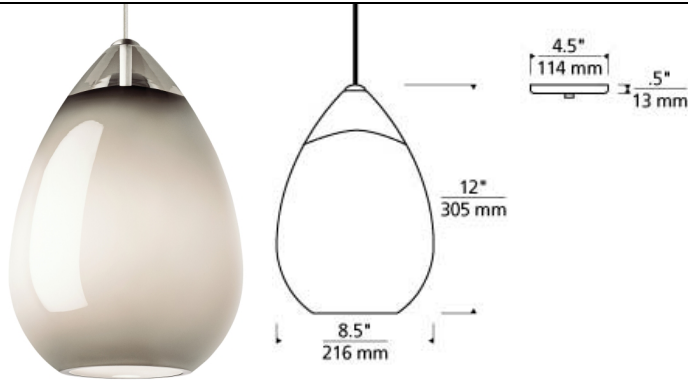

LINE - VOLTAGE PENDANTS / SUSPENSION

Alina Grande Pendant LED T20

DESCRIPTION

The clean tear dropped shape of the Alina Pendant from Tech Lighting is masterfully hand-blown in Poland to feature a beautiful draw at its crown. Skilled Polish artisans labor to mold the Alina into its signature smooth teardrop silhouette. Light is artfully diffused inside of the warm colored glass. At 7" in height, this modestly scaled pendant is the ideal size for kitchen island lighting, bath lighting flanking a vanity or installed as a modern interpretation of a chandelier in a foyer or dining room. Three contemporary glass colors include Smoke, steel Blue and White. The Alina pendant may be used in conjunction with the Monorail system to add a larger range of design concepts customization's. Rated for (1) 75 watt max, E26 medium based lamp (Lamp Not Included). LED includes 9.5 watt, 800 delivered lumens, 2700K medium base LED A19 lamp. Dimmable with most LED compatible ELV and TRIAC dimmers. Fixture provided with six feet of field-cuttable cable. LED version dimmable with an LED compatible dimmer.

INSTALLATION

This product can mount to either a 4" square electrical box with round plaster ring or an octagon electrical box.

OTHER

TD includes 4.5" Round Canopy.

ACCESSORIES & OPTICAL CONTROLS

Line-voltage Swag Hook

WEIGHT

7.5-8lb / 3.4-3.63kg ±

smoke

white

steel blue

ORDERING INFORMATION

700 SYSTEM	ALIGP	COLOR	FINISH	LAMP
TD	LINE-VOLTAGE PENDANTS/SUSPENSION	K SMOKE U STEEL BLUE W WHITE	Z ANTIQUE BRONZE B BLACK S SATIN NICKEL W WHITE	NO LAMP -LED927 A19 LED 90 CRI 2700K 120V (T20/T24)