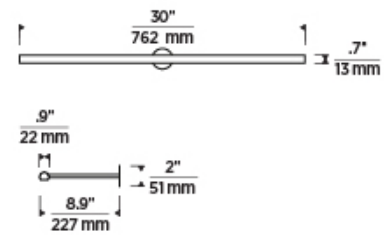

## SPECIFICATIONS

PRIMARY MATERIAL	Aluminum or Brass
SHADE MATERIAL	Acrylic
NET WEIGHT	3 lbs
HEIGHT	0.7in
WIDTH	8.9in
LENGTH	30in
MIN. EXTENSION FROM WALL	8.9in
UP LIGHT / DOWN LIGHT / BOTH?	
WET LISTED	
DAMP LISTED	
DRY LISTED	
UP / DOWN	
HORIZONTAL / VERTICAL	
WALL / CEILING MOUNT	
GENERAL LISTING	ETL Listed
ADA COMPLIANT	
INCLUDES	