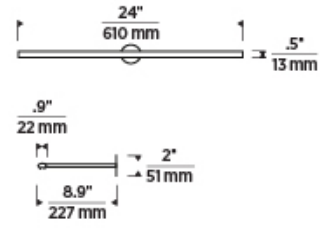

700PLUD _____

JOB NAME _____

NOTES _____

PLURAL DOME 24 PICTURE LIGHT

SPECIFICATIONS

PRIMARY MATERIAL	Aluminum or Brass
SHADE MATERIAL	Acrylic
NET WEIGHT	2.5 lbs
HEIGHT	0.5in
WIDTH	8.9in
LENGTH	24in
MIN. EXTENSION FROM WALL	8.9in
UP LIGHT / DOWN LIGHT / BOTH?	
WET LISTED	
DAMP LISTED	Yes
DRY LISTED	
UP / DOWN	
HORIZONTAL / VERTICAL	
WALL / CEILING MOUNT	
GENERAL LISTING	ETL Listed
ADA COMPLIANT	
INCLUDES	