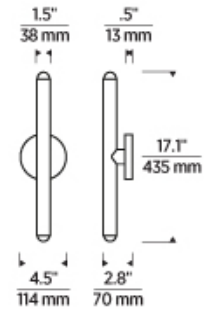

## ORDERING INFORMATION

700WSEBL	LENGTH (A)	FINISH	LAMP
	16 16"	N ANTIQUE NICKEL Z DARK BRONZE NB NATURAL BRASS	-LED927 INTEGRATED LED 90 CRI 2700K 120V-277V UNIVERSAL

700WSEBL \_\_\_\_\_

JOB NAME \_\_\_\_\_

## SPECIFICATIONS

PRIMARY MATERIAL	Brass
SHADE MATERIAL	Crystal
NET WEIGHT	3 lbs
HEIGHT	16in
WIDTH	2.3in
LENGTH	4.5in
MIN. EXTENSION FROM WALL	2.3in
UP LIGHT / DOWN LIGHT / BOTH?	
WET LISTED	
DAMP LISTED	Yes
DRY LISTED	
UP / DOWN	
HORIZONTAL / VERTICAL	
WALL / CEILING MOUNT	
GENERAL LISTING	ETL Listed
ADA COMPLIANT	
INCLUDES	