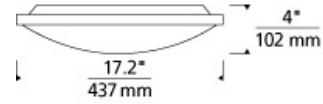

Vance 18 Ceiling

DESCRIPTION

The universally appealing Vance 18 LED ceiling light from Tech Lighting exudes a clean contemporary style. This ceiling light fixture features a thin, direct-mount metal body in your choice of on-trend finishes such as on-trend aged brass, stylish satin nickel and classic polished chrome to ensure coordination with virtually any interior design theme. A frosted glass diffuser effectively controls the highly capable LED light source within, which is fully dimmable to help you create the desired ambiance in suitable applications such as bedroom lighting, bathroom lighting, hallway lighting and foyer lighting. To further its appeal and utility, the Vance ceiling light is offered in three progressive sizes including 13" and 18" for standard ceiling applications, plus a large 24" diameter great for large rooms and high ceilings. Includes 33 watt, 1692 delivered lumen, 2700K or 3000K LED module. May be wall or ceiling mounted. Dimmable with low-voltage electronic or triac dimmer.

INSTALLATION

This product can mount to either a 4" square electrical box with round plaster ring or an octagonal electrical box (not included).

WEIGHT

4.4-4.4lb / 2-2kg ±

aged brass

chrome

satin nickel

ORDERING INFORMATION