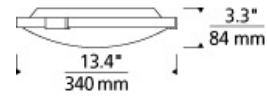

WEIGHT

2.3-2.3lb / 1.04-1.04kg ±

aged brass

chrome

satin nickel

ORDERING INFORMATION

700FMLNC	SHAPE OR SIZE	FINISH	LAMP
13	13" DIAMETER	A AGED BRASS C CHROME S SATIN NICKEL	-LED927 LED 90 CRI 2700K 120V -LED927-277 LED 90 CRI 2700K 277V -LED930 LED 90 CRI 3000K 120V -LED930-277 LED 90 CRI 3000K 277V