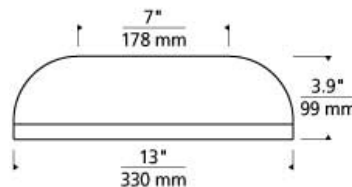

Kosa 13 Ceiling LED T20

DESCRIPTION

Kosa by Tech Lighting is lighting designed to project modern simplicity. This dome-shaped flush mount illuminates a smooth wash of light through an LED diffuser and generously fills the surface below. Offered as a 13 inch diameter flush mount in three modern finishes, the Kosa is a great compliment to any room or hallway setting. Shipped with your choice of LED lamping for your convenience. Lamping options are compatible with most dimmers. Refer to Dimming Chart for more information. Includes 120 volt 25.6 total watts, 1350 total delivered lumens, 3000K LED module. Dimmable with low-voltage electronic dimmer. Dimmable with most LED compatible ELV and TRIAC dimmers. 277V compatible with 0-10V dimmers. Ceiling mount only.

INSTALLATION

This product can mount to either a 4" square electrical box with round plaster ring or an octagonal electrical box (not included).

WEIGHT

4.5-4.5lb / 2.04-2.04kg ±

brass
(aged brass not shown)

polished nickel

matte white

ORDERING INFORMATION

700FMKOSA	LENGTH (A)	FINISH	LAMP
	13 13"	R AGED BRASS W MATTE WHITE N POLISHED NICKEL	-LED930 INTEGRATED LED 90 CRI 3000K 120V (T24) -LED930-277 INTEGRATED LED 90 CRI 3000K 277V -LED930-277 LED 90 CRI 3000K 277V