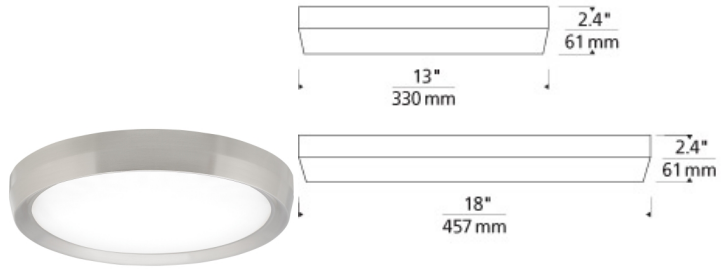

## Bespin Flush Mount Ceiling

### DESCRIPTION

Sophisticated yet simple, the Bespin flush mount ceiling light from Tech Lighting features a smoothly diffused LED source housed within a thin angular metal body in your choice of diameters. May be wall or ceiling mounted. Small includes 22 watt, 1313 delivered lumen, 3000K LED module. Large includes 32 watt, 2008 delivered lumen, 3000K LED module. May be wall or ceiling mounted. ADA compliant

### INSTALLATION

This product can mount to either a 4" square electrical box with round plaster ring or an octagonal electrical box (not included).

large - satin nickel    small - white