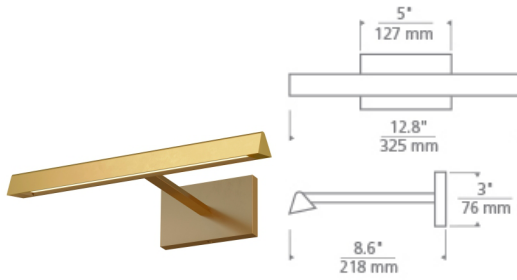

Dessau 12 Picture Light LED

DESCRIPTION

The Dessau Picture Light by Tech Lighting is the upgraded modern version of the traditional picture light, featuring sleek straight lines and integrated LED. Offered in three handsome finishes, Natural Brass that will patina over time, Polished Nickel, and Nightshade Black, Dessau Picture Light is a great solution for functional lighting over artwork and displays. Available in two sizes, 12" and 18" to fit any decor space. Complete the look with the entire collection including Table Lamp, Floor Lamp and Linear Suspension. Includes 12.6 watt, 553 delivered lumens, 3000K 90 CRI LED module. 120V dimmable with most LED compatible ELV and TRIAC Dimmers. 277V compatible with 0-10V dimmers. 120V or 277V.

ACCESSORIES & OPTICAL CONTROLS

Eggcrate Louver

WEIGHT

1.5-1.5lb / 0.68-0.68kg ±

natural brass polished nickel nightshade black polished nickel2 nightshade black2

ORDERING INFORMATION

700DES	LENGTH (A)	FINISH	LAMP
12	12"	NB NATURAL BRASS B NIGHTSHADE BLACK N POLISHED NICKEL	-LED930 INTEGRATED LED 90 CRI 3000K 120V -LED930-277 INTEGRATED LED 90 CRI 3000K 277V