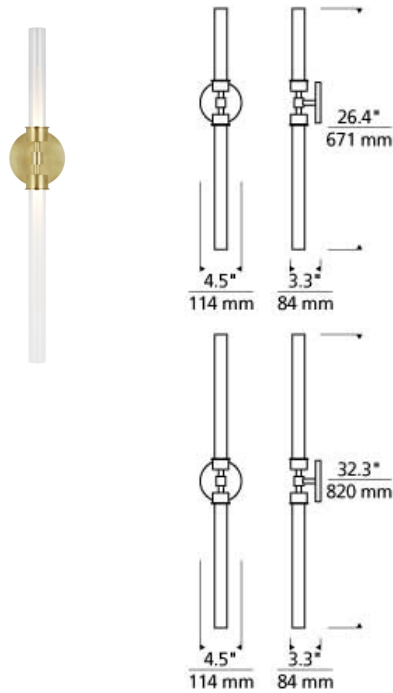

Linger Wall/Bath

LED ADA

DESCRIPTION

Tech Lighting's Linger wall sconce provides up and down light with two LED lights shaped by an acrylic cylinder. Available in polished nickel and natural brass that will slowly patina for an exquisitely timeless look. Also available as a one-light wall sconce, both options beautifully illuminate your bathroom, vanity and hallway. Complete your look with the Linger chandeliers. Lamping options are compatible with most dimmers. Refer to Dimming Chart for more information. Includes 120 volt 17.4 watts, 732 delivered lumens, 3000K LED module. Dimmable with most LED compatible ELV and TRIAC dimmers. 277V compatible with 0-10V dimmers. Mounts horizontally or vertically. ADA compliant.

INSTALLATION

This product can mount to either a 4" square electrical box with round plaster ring or an octagonal electrical box (not included).

WEIGHT

3-3lb / 1.36-1.36kg ±

natural brass natural brass alternate version polished nickel polished nickel alternate version

ORDERING INFORMATION

700BCLNG	SHAPE OR SIZE	FINISH	LAMP
2	2-LIGHT VANITY	N NATURAL BRASS N POLISHED NICKEL	-LED930 INTEGRATED LED 90 CRI 3000K 120V (T24) -LED930-277 INTEGRATED LED 90 CRI 3000K 277V

TECH LIGHTING®