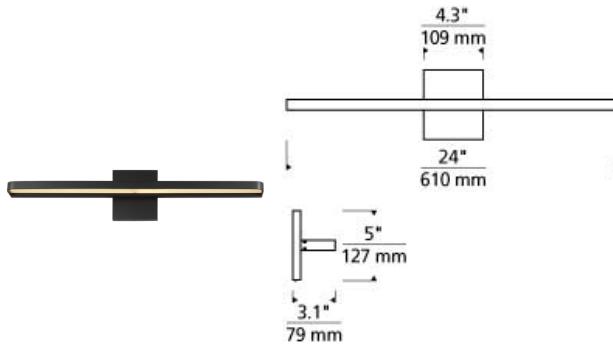

## DESCRIPTION

Designed with modern appeal, the Banda bath bar by Tech Lighting provides a clean aesthetic with straight-lines and crisp edges enveloping integrated LEDs. Offered as a 24 inch long fixture, Banda is perfect for vanity and bathroom lighting. Available in three distinct finishes, brass, matte black and chrome to fit your modern style. Lamping options are compatible with most dimmers. Refer to Dimming Chart for more information. Includes 120-277 volt universal, 21 watt, 790.6 delivered lumens, 3000K LED linear module. Dimmable with most LED compatible ELV, TRIAC and 0-10V dimmers.

## INSTALLATION

This product can mount to either a 4" square electrical box with round plaster ring or an octagonal electrical box (not included).

## WEIGHT

2.5-2.5lb / 1.13-1.13kg ±

aged brass

chrome

matte black