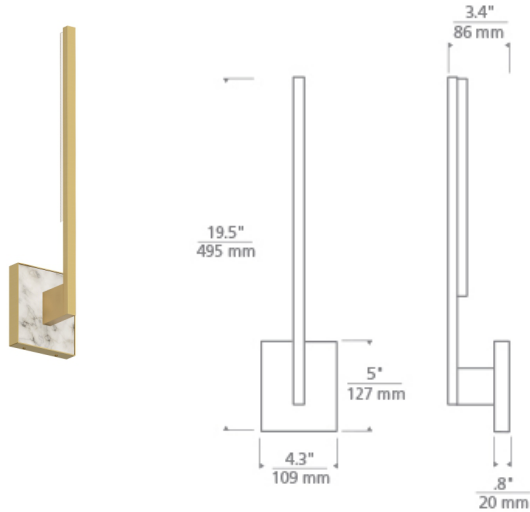

Klee 20 Wall

LED ADA

DESCRIPTION

The Klee 20 Wall Sconce by Tech Lighting features a modern minimalist design with clean, geometric lines. A thin backplate holds a sleek light guide panel and integrated LEDs providing a soft glow of indirect light. Backplates are beautifully designed with a marble-accented finish. Three finish options include Natural Brass that will patina over time, Polished Nickel and Nightshade Black. The Klee Wall sconce embodies the definition of modern design and is a great solution for modern environments. Complete the look with the entire Klee collection, including Chandelier, Table Lamp and Floor Lamps. Includes 11.7 watt, 939 delivered lumens, 3000K 90 CRI LED module. 120V dimmable with most LED compatible ELV and TRIAC Dimmers. 277V compatible with 0-10V dimmers. ADA compliant. Mounts up or down. 120V or 277V.

INSTALLATION

This product can mount to either a 4" square electrical box with round plaster ring or an octagonal electrical box (not included).

WEIGHT

7.5-7.5lb / 3.4-3.4kg ±

natural brass / white marble / nightshade black / nightshade black / polished nickel / white marble

ORDERING INFORMATION

700WSKLE	LENGTH (A)	FINISH	LAMP
	20 20"	N NATURAL BRASS B NIGHTSHADE BLACK N POLISHED NICKEL	-LED930 INTEGRATED LED 90 CRI 3000K 120V -LED930-277 INTEGRATED LED 90 CRI 3000K 277V

TECH LIGHTING®
7400 Linder Avenue T 847.410.4400
Skokie, Illinois 60077 F 847.410.4500