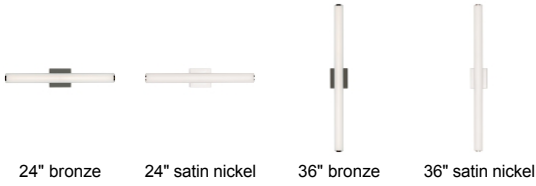

BATH COLLECTION

Finn Bath

DESCRIPTION

The sleek domed acrylic diffuser of the Finn bath vanity light from Tech Lighting discreetly softens the LED source while providing great wide-angle light distribution perfect for vanity applications. May be mounted vertically or horizontally. 24" version includes 24 watt, 1252 delivered lumens; 36" version includes 33 watt, 1724 delivered lumen, 3000K LED module. Dimmable with low-voltage electronic dimmer. May be mounted horizontally and vertically. ADA compliant.

INSTALLATION

This product can mount to either a 4" square electrical box with round plaster ring or an octagonal electrical box (not included).

WEIGHT

1.82lb / 0.83kg ±

ORDERING INFORMATION

700BCFINN	LENGTH (A)	FINISH	LAMP
24	24"	Z ANTIQUE BRONZE	-LED930 LED 90 CRI 3000K 120V
36	36"	S SATIN NICKEL	-LED930-277 LED 90 CRI 3000K 277V

TECH LIGHTING®
7400 Linder Avenue T 847.410.4400
Skokie, Illinois 60077 F 847.410.4500
Tech Lighting, L.L.C.

700BCFINN _____

FIXTURE TYPE: _____

JOB NAME: _____

NOTES: _____

_____

_____