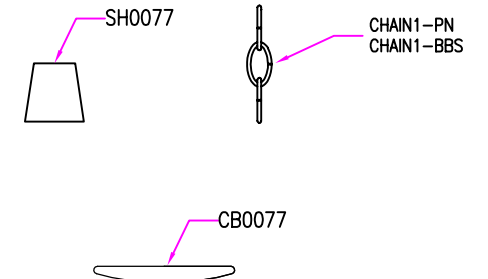

# Hanover Collection (0077) Replacement Parts

| Part Number | Description   | Used On                |
|-------------|---|------------------------|
| CKA0077-XXX | Canopy Kit, Including Canopy,Mtg bar,RTN,Hex nut and Screw collar set | CC1326, CC1315         |
| HB0077-XXX  | Hardware Bag, For Bayview collection                                  | For Bayview collection |
| SH0077-XXX  | White Linen Fabric (ø3-1/2+ø5"),H5"                                   | CW081                  |
| CB0077      | Crystal Bobech ø3",H3/8"  | CC1326,CC1315          |
| CHAIN1-XXX  | Standard chain,3FT  | CC1326,CC1315          |

Part number & detail:

11/08,2019 Rev: 0a

**GENERATION LIGHTING**