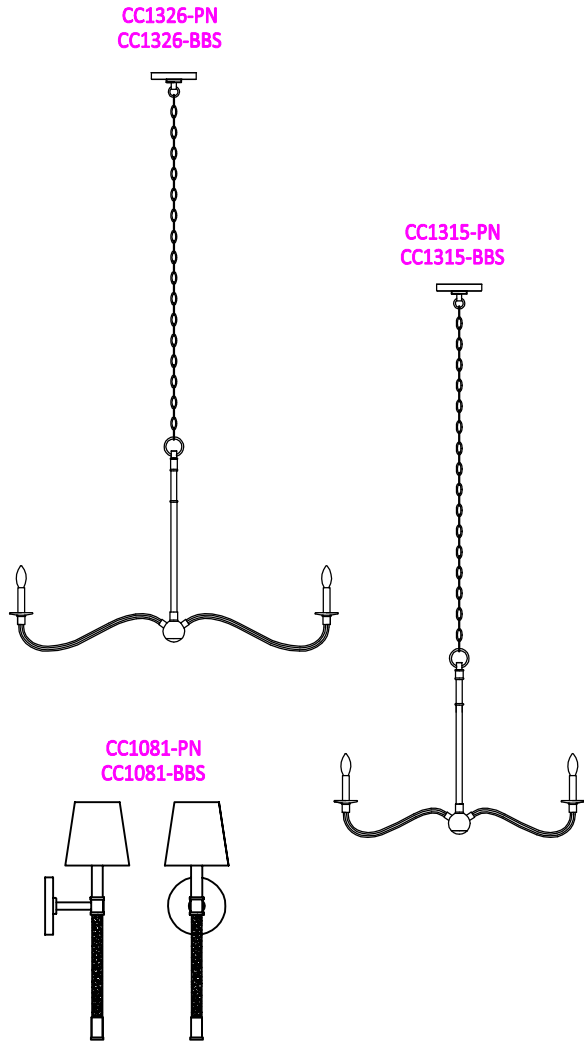

# Hanover Collection (0077) Replacement Parts

| Part Number | Description   | Used On                |
|-------------|---|------------------------|
| CKA0077-XXX | Canopy Kit, Including Canopy,Mtg bar,RTN,Hex nut and Screw collar set | CC1326, CC1315         |
| HB0077-XXX  | Hardware Bag, For Bayview collection                                  | For Bayview collection |
| SH0077-XXX  | White Linen Fabric (ø3-1/2+ø5"),H5"                                   | CW081                  |
| CB0077      | Crystal Bobech ø3",H3/8"  | CC1326,CC1315          |
| CHAIN1-XXX  | Standard chain,3FT  | CC1326,CC1315          |

Part number & detail:

11/08,2019 Rev: 0a

**GENERATION LIGHTING**