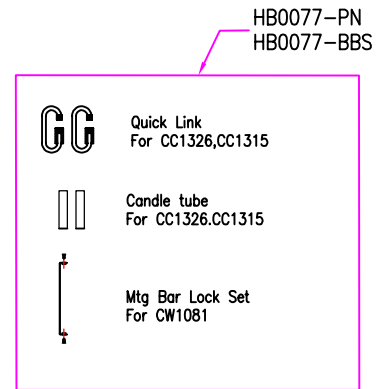

# Hanover Collection (0077) Replacement Parts

| Part Number | Description   | Used On                |
|-------------|---|------------------------|
| CKA0077-XXX | Canopy Kit, Including Canopy,Mtg bar,RTN,Hex nut and Screw collar set | CC1326, CC1315         |
| HB0077-XXX  | Hardware Bag, For Bayview collection                                  | For Bayview collection |
| SH0077-XXX  | White Linen Fabric (ø3-1/2+ø5"),H5"                                   | CW081                  |
| CB0077      | Crystal Bobech ø3",H3/8"  | CC1326,CC1315          |
| CHAIN1-XXX  | Standard chain,3FT  | CC1326,CC1315          |

Part number & detail:

11/08,2019 Rev: 0a

**GENERATION LIGHTING**