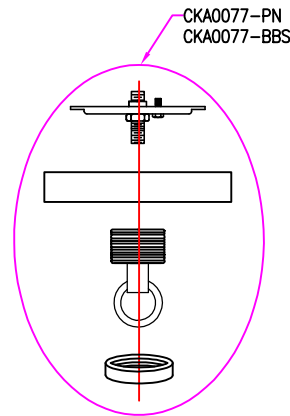

# Hanover Collection (0077) Replacement Parts

| Part Number | Description   | Used On                |
|-------------|---|------------------------|
| CKA0077-XXX | Canopy Kit, Including Canopy,Mtg bar,RTN,Hex nut and Screw collar set | CC1326, CC1315         |
| HB0077-XXX  | Hardware Bag, For Bayview collection                                  | For Bayview collection |
| SH0077-XXX  | White Linen Fabric (ø3-1/2+ø5"),H5"                                   | CW081                  |
| CB0077      | Crystal Bobech ø3",H3/8"  | CC1326,CC1315          |
| CHAIN1-XXX  | Standard chain,3FT  | CC1326,CC1315          |

Part number & detail:

11/08,2019 Rev: 0a

**GENERATION LIGHTING**