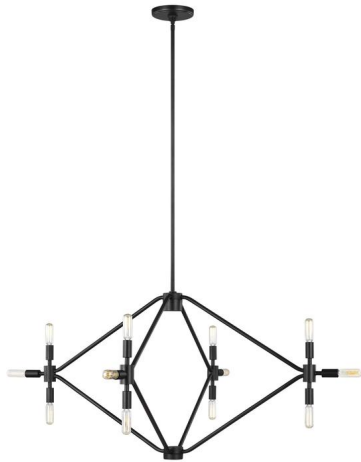

5206712-112: Large Twelve Light Chandelier

Collection: Wyn

UPC #: 785652077517

Finish: Midnight Black (112)

Dimensions:

Length: 40" **Overall Height:** 64"
Width: 40" **Wire:** 120" (color/Black)
Height: 20" **Mounting Proc.:** Screw Collar - Stem
Weight: 12.75 lbs. **Connection:** Mounted To Box

Bulbs:

12 - Candelabra Torpedo 60w Max. 120v - Not included
 0 - Candelabra T6 Tubular 60w Max. 120v - Not included

Features:

- Clear bulb(s) recommended for this fixture
- Easily converts to LED with optional replacement lamps
- Sloped ceiling mounting hardware included
- Meets Title 24 energy efficiency standards
- Title 24 compliant if used with Joint Appendix (JA8) approved light bulbs listed in the California Energy Commission Appliance database.

Material List:

1 Body - Steel - Midnight Black
 1 6" Stem - Steel - Midnight Black
 3 12" Stem - Steel - Midnight Black

Safety Listing:

Safety Listed for Damp Locations

Instruction Sheets:

English (990P5_06712-WYZ)
 Trilingual (English, Spanish, and French) (990P5_06712-WYN)

Backplate / Canopy Details:

Type	Height / Length	Width	Depth	Diameter	Outlet Box Up	Outlet Box Down
Canopy	3/4			5		

Shipping Information:

Package Type	Product #	Quantity	UPC	Length	Width	Height	Cube	Weight	Fr. Class	UPS Ship
Individual	5106712-112	1	785652077517	45.75	27	9.5	6.791	17.7	250	Yes