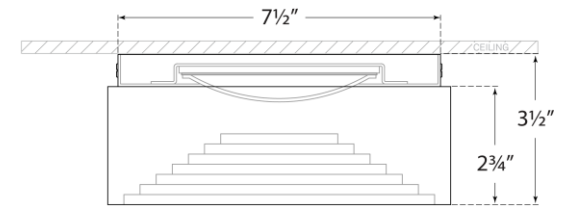

## Otto Small Flush Mount

Item # KW 4901PN-ALB

Designer: Kelly Wearstler

Height: 3.5"

Width: 8"

Canopy: 7.5" Round

Finishes: AB, BZ, PN

Glass Options: ALB

Socket: Dedicated LED

Wattage: 18w (1500lm)

Weight: 6 Pounds

Note: Alabaster is a Natural Stone | Variations in Color and Texture are Expected

Side View

Bottom View