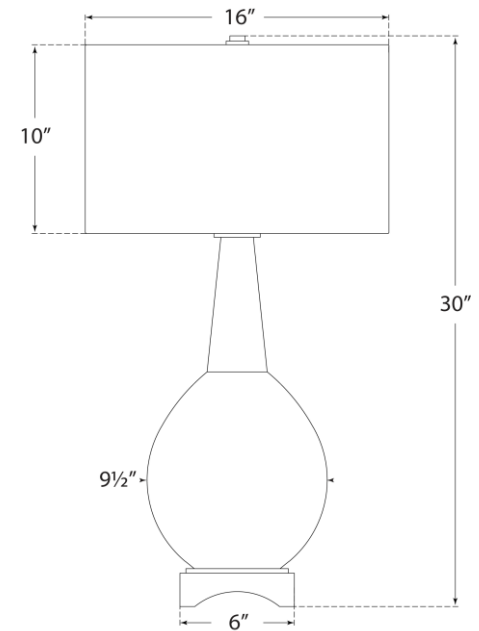

SPEC SHEET

Antoine Large Table Lamp

Item # JN 3605MBB-L

Designer: Julie Neill

Height: 30"

Width: 16"

Base: 6" Square

Finishes: IVO, MBB, PLB

Shade Treatments: L

Shade Details: 16" x 16" x 10"

Socket: E26 Dimmer

Wattage: 100 A

Note: Reactive Ceramic Glazes Will Vary in Color and Texture

Front View