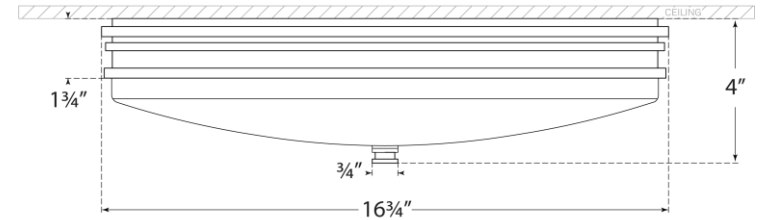

SPEC SHEET

Launceton Medium Flush Mount

Item # CHC 4603AB-WG

Designer: Chapman & Myers

Height: 4"

Width: 16.75"

Canopy: 15.5" Round

Finishes: AB, AN, BZ, PN

Glass Options: WG

Socket: Dedicated LED

Wattage: 24w (2200lm)

Front View

Bottom View