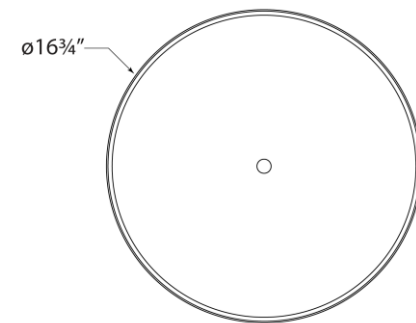

SPEC SHEET

Launceton Medium Flush Mount

Item # CHC 4603AB-WG

Designer: Chapman & Myers

Height: 4"

Width: 16.75"

Canopy: 15.5" Round

Finishes: AB, AN, BZ, PN

Glass Options: WG

Socket: Dedicated LED

Wattage: 24w (2200lm)

Front View

Bottom View