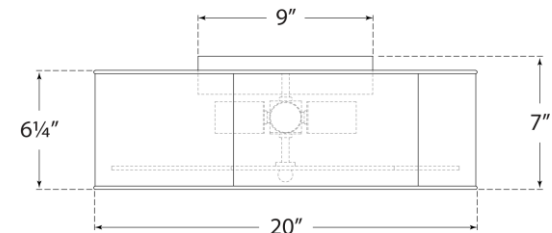

SPEC SHEET

Bryce Large Flower Flush Mount

Item # KS 4118BSL/WHT-FA

Designer: kate spade new york

Height: 7"

Width: 20"

Finishes: BSL/WHT, G/WHT, NVY/WHT, PNK/WHT, WHT/G

Glass Options: FA

Socket: 4 - E26 Keyless

Wattage: 4 - 40 A

Bottom View