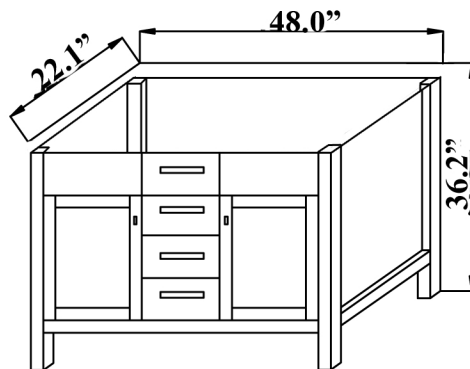

Model	Vanity Front A
MS-2048	48"

Virtu USA vanities are handcrafted and may vary with a minor manufacturing tolerance. Natural stone characteristics are very subjective and may vary with natural veining, crystallization and lining.