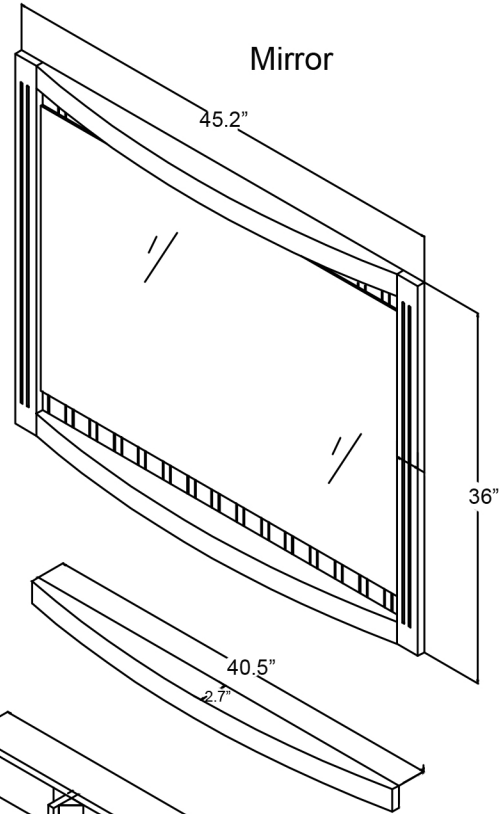

ES-52048 Specification

VIRTU USA

www.VirtuUSA.com

(714) 892-6800

Back splash

Countertop

Mirror

Drawer