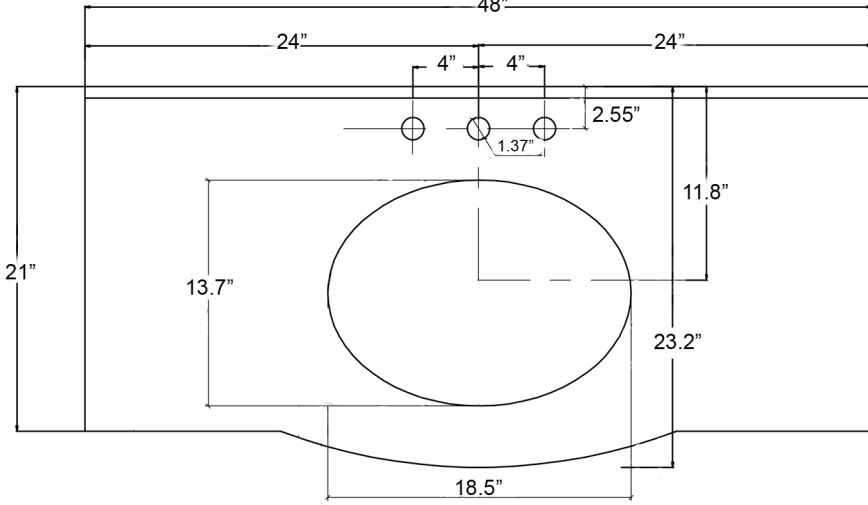

ES-52048 Specification

VIRTU USA

www.VirtuUSA.com

(714) 892-6800

Back splash

Countertop

Mirror

Drawer