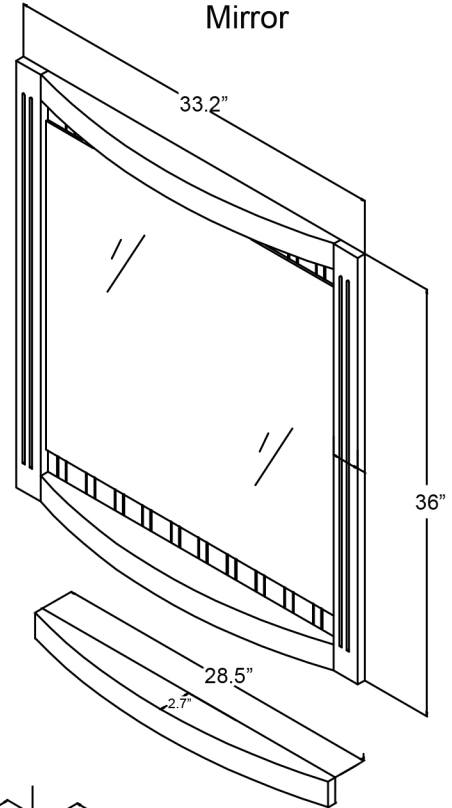

VIRTU USA

www.VirtuUSA.com

(714) 892-6800

ES-52036 Specification

Back splash

Countertop

Mirror

Drawer