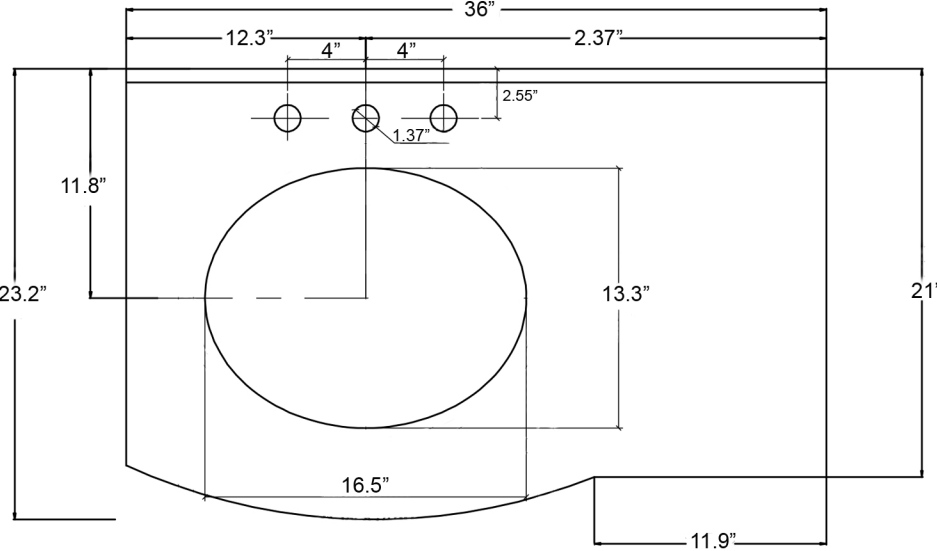

VIRTU USA

www.VirtuUSA.com

(714) 892-6800

ES-52036 Specification

Back splash

Countertop

Mirror

Drawer