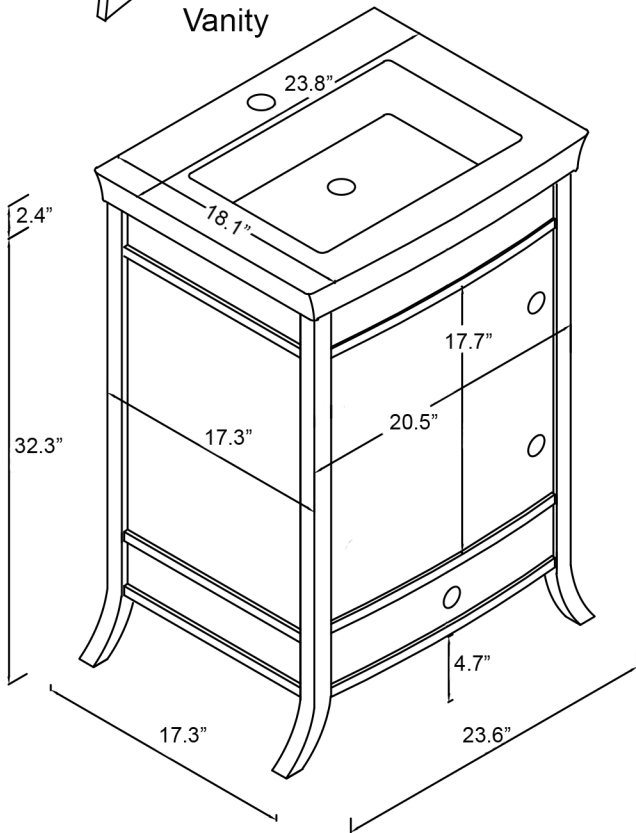

ES-37024 Specification

VIRTU USA

(714) 892-6800

Mirror

Vanity

Drawer