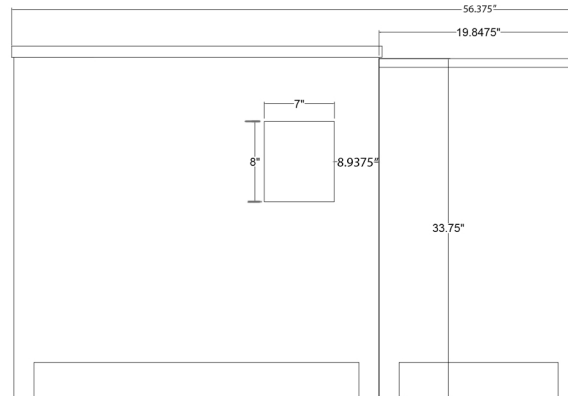

# MS - 2157 Specification

Overall Width 56.375"

Overall Height 35"

Overall Depth 21.875"

Mirror 35.5\"W x 31.5\"H

Two Cabinet Set