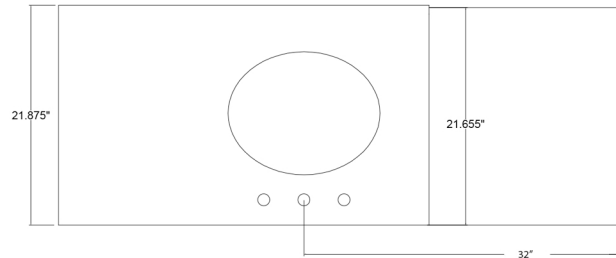

# MS - 2157 Specification

Overall Width 56.375"

Overall Height 35"

Overall Depth 21.875"

Mirror 35.5\"W x 31.5\"H

Two Cabinet Set