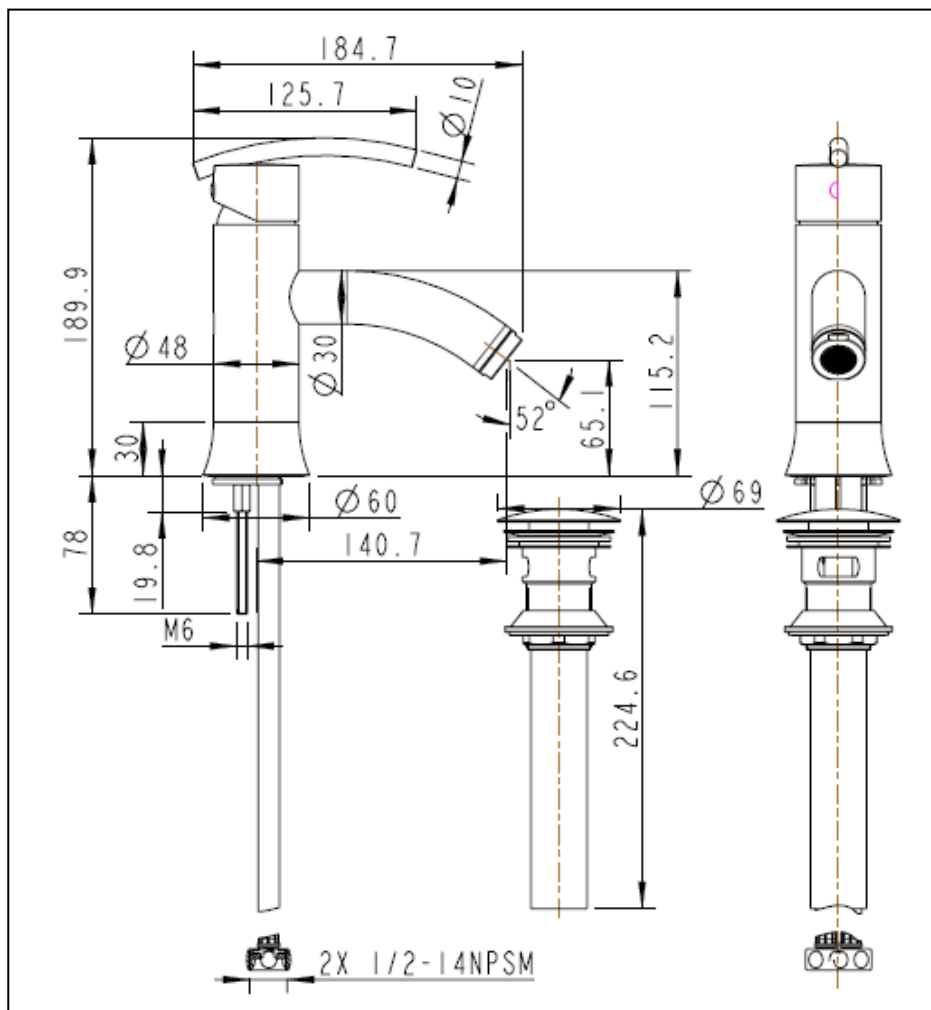

PS-269 Adonis

- **"Contemporary Series"**
- **Single-Handle Deck Mount**
- **1-Hole Installation**
- **4" Centerset**

STANDARD SPECIFICATIONS

- Solid brass body
- 4" centerset
- Ceramic disc cartridge
- 1/2" NPSM threaded male inlet shanks
- Pop-up drain included
- Maximum flow rate 1.5gpm @ 60 PSI

FINISHES INCLUDE

- Chrome (UF35010)
- Brushed nickel (UF35013)

WARRANTY

- Ultra Faucets warrants to the original purchaser that its products will be free from defects in workmanship and materials. All Ultra Faucets are provided with a lifetime limited warranty. See assembly instruction for detail.

COMPLIES WITH

- NSF 61-9
- ASME A112.18.1
- CSA B125.1
- cUPC
- AB1953
- WaterSense

VIRTU USA