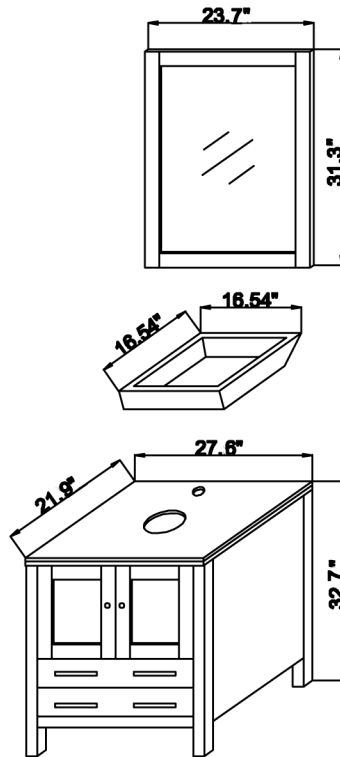

MS-4428 INSTALLATION GUIDE

VIRTU USA

Dimensions

Model	Vanity Front	A
MS-4428	27.56"	

Vanity Front

Vanity Back