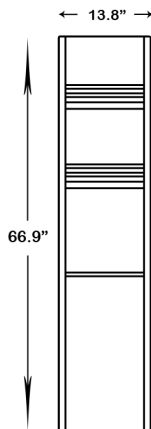

ESC-711 Specification Sheet

Dimensions 13.8" W x 9.1" D x 66.9" H

Model
ESC-711

Cabinet Front

Cabinet Side

Cabinet Back