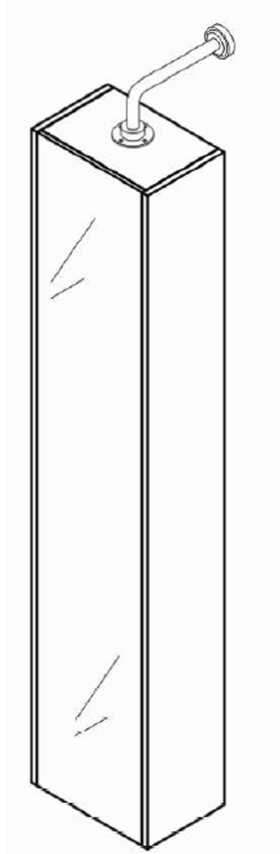

ESC-711 Specification Sheet

Dimensions 13.8" W x 9.1" D x 66.9" H

Model
ESC-711

Cabinet Front

Cabinet Side

Cabinet Back