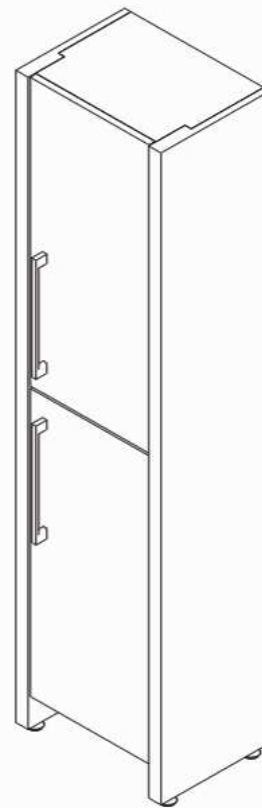

CODE: ESC-261

VIRTU USA

- Please check your product packaging to make sure the included accessories are in the "list of standard accessories", if defect please immediately contact the local dealer.
- Please do not let any sharp scratch the cabinet surface.
- Please do not let any part of cabinet under longtime solarization, it will cause part aberrations of cabinet color.
- Please do not let hot items touch the surface of cabinet directly or please insulate with a cushion.
- Please do not let the surface of cabinet exposure to corrosive liquids, such as alcohol, banana oil, gasoline, nail polish, acid, alkali and so on.