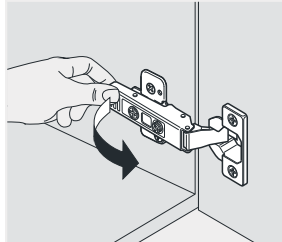

MODEL:ES-1236

INSTALLATION

MAIN BODY PARTS

INSTALLATION PARTS

Virtu USA vanities are handcrafted and may vary with a minor manufacturing tolerance. Natural stone characteristics are very subjective and may vary with natural veining, crystallization and lining.

ERECTING TOOL

INSTALL, REMOVE, ADJUST OF TOP FAST LOADING HINGE

install

remove

adjust the height

adjust the lateral

adjust the deep

INSTALLATION INSTRUCTIONS