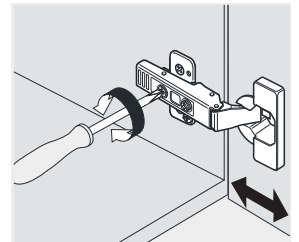

MODEL:ES-1236

INSTALLATION

MAIN BODY PARTS

INSTALLATION PARTS

Virtu USA vanities are handcrafted and may vary with a minor manufacturing tolerance. Natural stone characteristics are very subjective and may vary with natural veining, crystallization and lining.

ERECTING TOOL

INSTALL, REMOVE, ADJUST OF TOP FAST LOADING HINGE

install

remove

adjust the height

adjust the lateral

adjust the deep

INSTALLATION INSTRUCTIONS