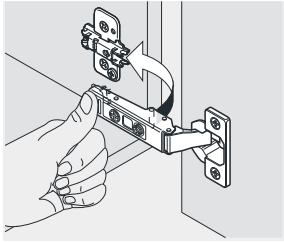

MODEL:ES-1236

INSTALLATION

MAIN BODY PARTS

INSTALLATION PARTS

Virtu USA vanities are handcrafted and may vary with a minor manufacturing tolerance. Natural stone characteristics are very subjective and may vary with natural veining, crystallization and lining.

ERECTING TOOL

INSTALL, REMOVE, ADJUST OF TOP FAST LOADING HINGE

install

remove

adjust the height

adjust the lateral

adjust the deep

INSTALLATION INSTRUCTIONS