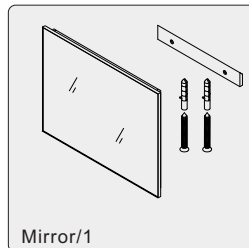

MODEL:ES-1236

INSTALLATION

MAIN BODY PARTS

INSTALLATION PARTS

Virtu USA vanities are handcrafted and may vary with a minor manufacturing tolerance. Natural stone characteristics are very subjective and may vary with natural veining, crystallization and lining.