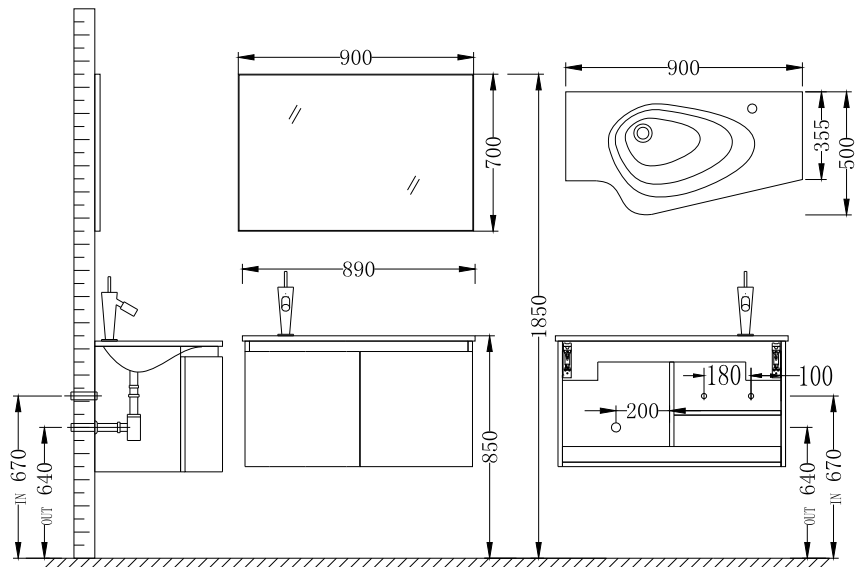

MODEL:ES-1236

INSTALLATION

MAIN BODY PARTS

INSTALLATION PARTS

Virtu USA vanities are handcrafted and may vary with a minor manufacturing tolerance. Natural stone characteristics are very subjective and may vary with natural veining, crystallization and lining.

ERECTING TOOL

INSTALL, REMOVE, ADJUST OF TOP FAST LOADING HINGE

install

remove

adjust the height

adjust the lateral

adjust the deep

INSTALLATION INSTRUCTIONS