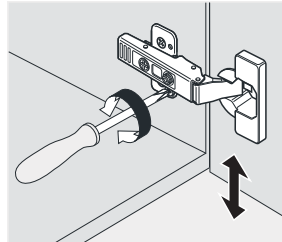

MODEL:ES-1236

INSTALLATION

MAIN BODY PARTS

INSTALLATION PARTS

Virtu USA vanities are handcrafted and may vary with a minor manufacturing tolerance. Natural stone characteristics are very subjective and may vary with natural veining, crystallization and lining.

ERECTING TOOL

INSTALL, REMOVE, ADJUST OF TOP FAST LOADING HINGE

install

remove

adjust the height

adjust the lateral

adjust the deep

INSTALLATION INSTRUCTIONS