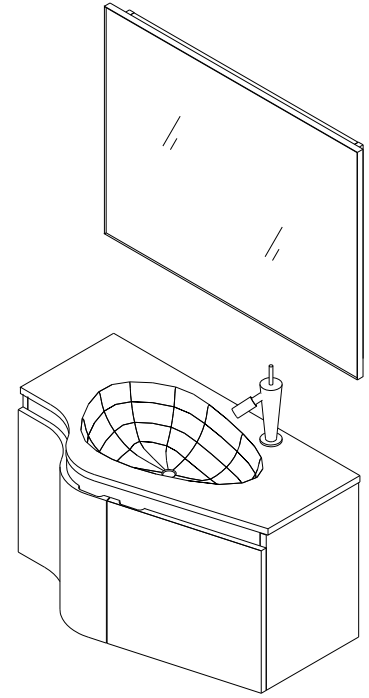

MODEL:ES-1236

INSTALLATION

MAIN BODY PARTS

INSTALLATION PARTS

Virtu USA vanities are handcrafted and may vary with a minor manufacturing tolerance. Natural stone characteristics are very subjective and may vary with natural veining, crystallization and lining.