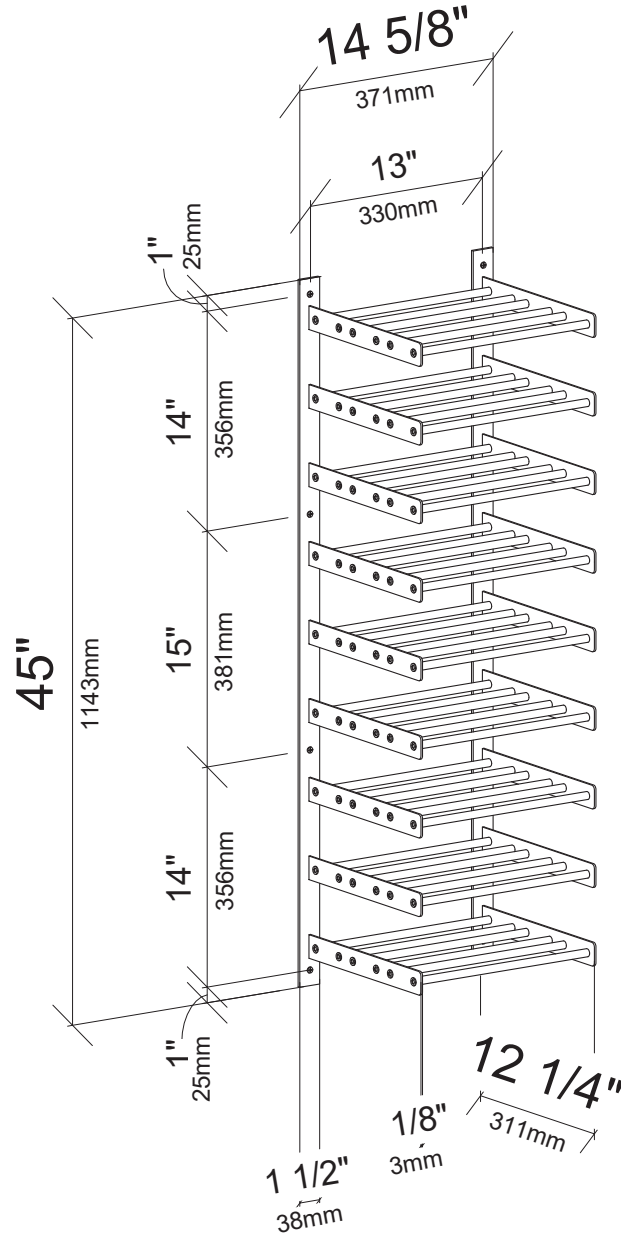

# Evolution Wine Wall 45"

Spec Sheet for (WW-453-1C) 27-bottle wine rack.

VINTAGEVIEW<sup>®</sup>  
MOVING WINE STORAGE FORWARD

4690 Joliet St, Denver, CO 80239 | phone: 866.650.1500 | fax: 866.650.1501 | [VintageView.com](http://VintageView.com)