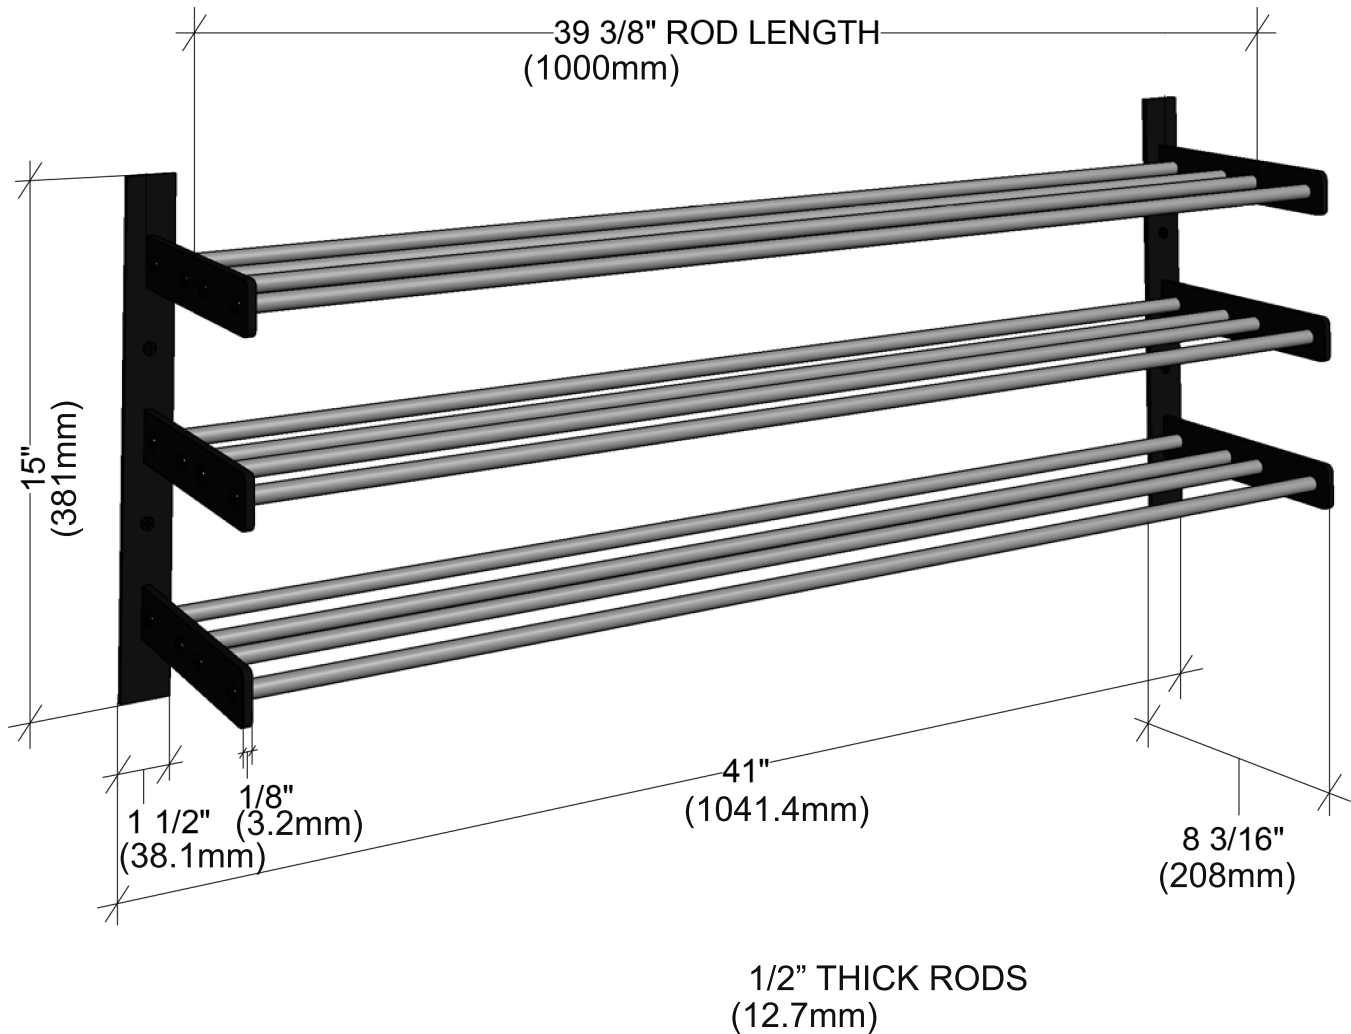

Evolution Wine Wall 15"

Spec Sheet for (WW-152)

VINTAGEVIEW[®]
MOVING WINE STORAGE FORWARD

4690 Joliet St, Denver, CO 80239 | phone: 866.650.1500 | fax: 866.650.1501 | VintageView.com

For product warranty information, please visit vintageview.com/warranty