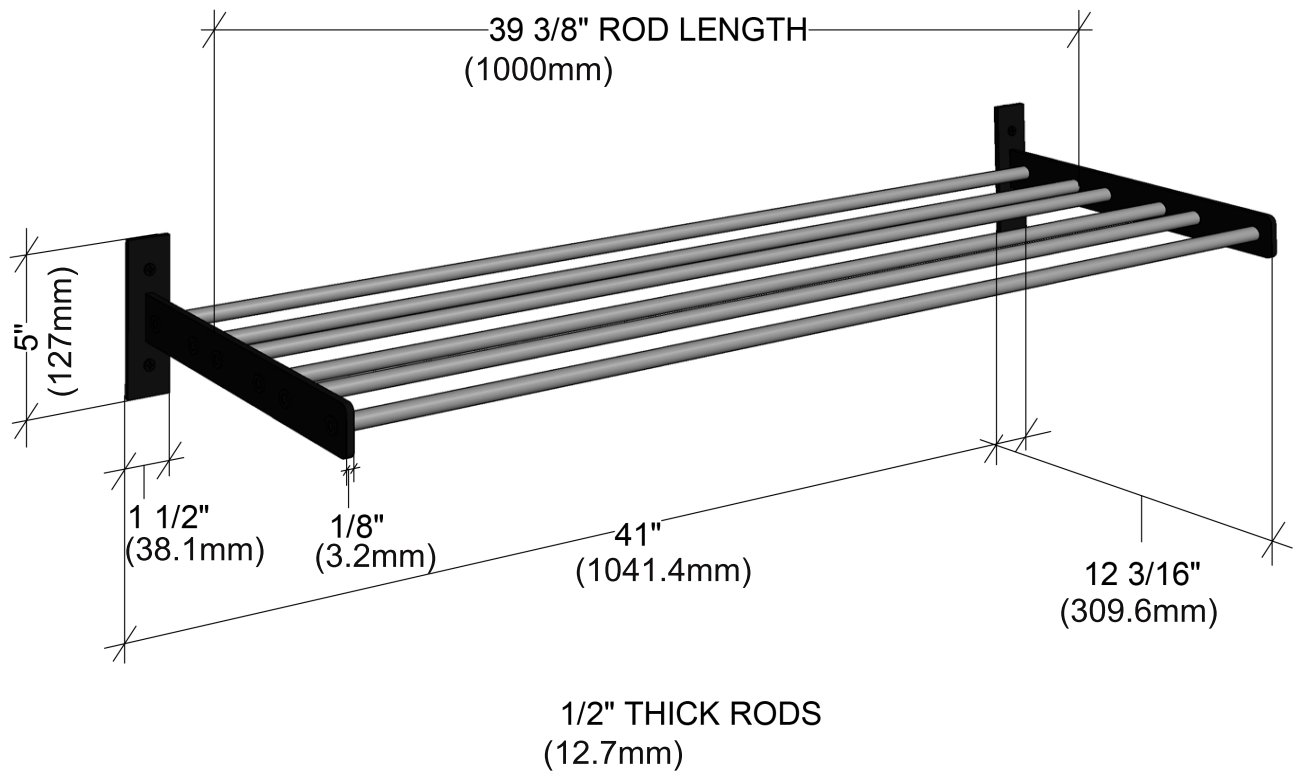

Evolution Wine Wall 5"

Spec Sheet for (WW-053)

VINTAGEVIEW®

MOVING WINE STORAGE FORWARD

4690 Joliet St, Denver, CO 80239 | phone: 866.650.1500 | fax: 866.650.1501 | VintageView.com

For product warranty information, please visit vintageview.com/warranty