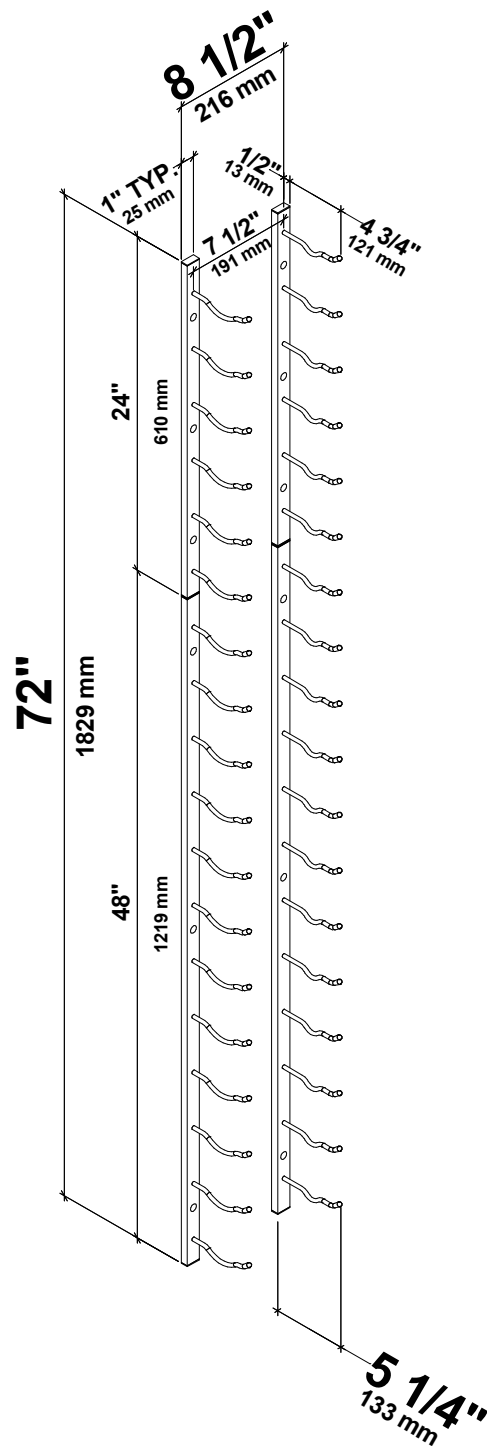

# W Series 6 Wine Rack Kit

Spec Sheet for WS61 (18-bottle wine rack kit)

SCAN FOR **BILT**. 3D INSTRUCTIONS

POWERED BY **BILT** INTELLIGENT INSTRUCTIONS®

**VINTAGEVIEW®**  
MOVING WINE STORAGE FORWARD

4690 Joliet St., Denver, CO 80239 | phone: 866.650.1500 | fax: 866.650.1501 | [VintageView.com](http://VintageView.com)