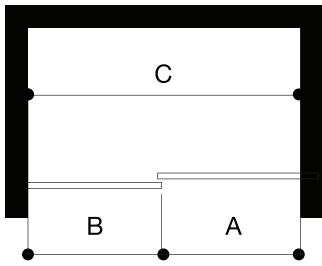

VIGO ELAN Adjustable Frameless Sliding Shower Door
VG06041

PRODUCT FEATURES

- Built-in horizontal adjustability makes this shower door easy to install
- Includes all mounting hardware
- Constructed from ANSI Z97.1 and 16 CFR 1201-certified tempered glass
- RollerDisk™ Technology allows for up to 3/8" of adjustability as walls shift over time
- High-quality stainless steel and solid brass hardware resist corrosion and tarnishing
- All VIGO Shower Doors feature a quality assured Limited Lifetime Warranty

MEASUREMENTS

A, B & C dimensions were measured after shower enclosure was completely installed.

Model / Modelo / Modèle	A Door / Puerta / Porte	B Fixed Panel / Panel fijo / Panneau fixe	C Adjustable Width / Dimensión ajustable / Réglable largeur	Height / Altura / Hauteur	Door opening width / Ancho de apertura de puerta / Largeur d'ouverture de la porte
VG6041XX4874	25 5/8" x 73 3/4"	23 5/8" x 74"	44" - 58"	74"	19 1/2"
VG6041XX5274	27 3/4" x 73 1/2"	24 5/8" x 74"	48" - 52"	74"	21 1/2"
VG6041XX5674	29 3/4" x 73 1/2"	26 5/8" x 74"	52" - 56"	74"	23 1/2"
VG6041XX6074	31 1/2" x 73 3/4"	29 5/8" x 74"	56" - 60"	74"	25 1/2"
VG6041XX6066	31 5/8" x 65 1/2"	29 5/8" x 66"	56" - 60"	66"	25 1/2"
VG6041XX6474	33 5/8" x 73 1/2"	30 3/4" x 74"	60" - 64"	74"	27 1/2"
VG6041XX6874	35 5/8" x 73 1/2"	32 3/4" x 74"	64" - 68"	74"	29 1/2"
VG6041XX7274	37 1/2" x 73 3/4"	35 5/8" x 74"	68" - 72"	74"	31 1/2"