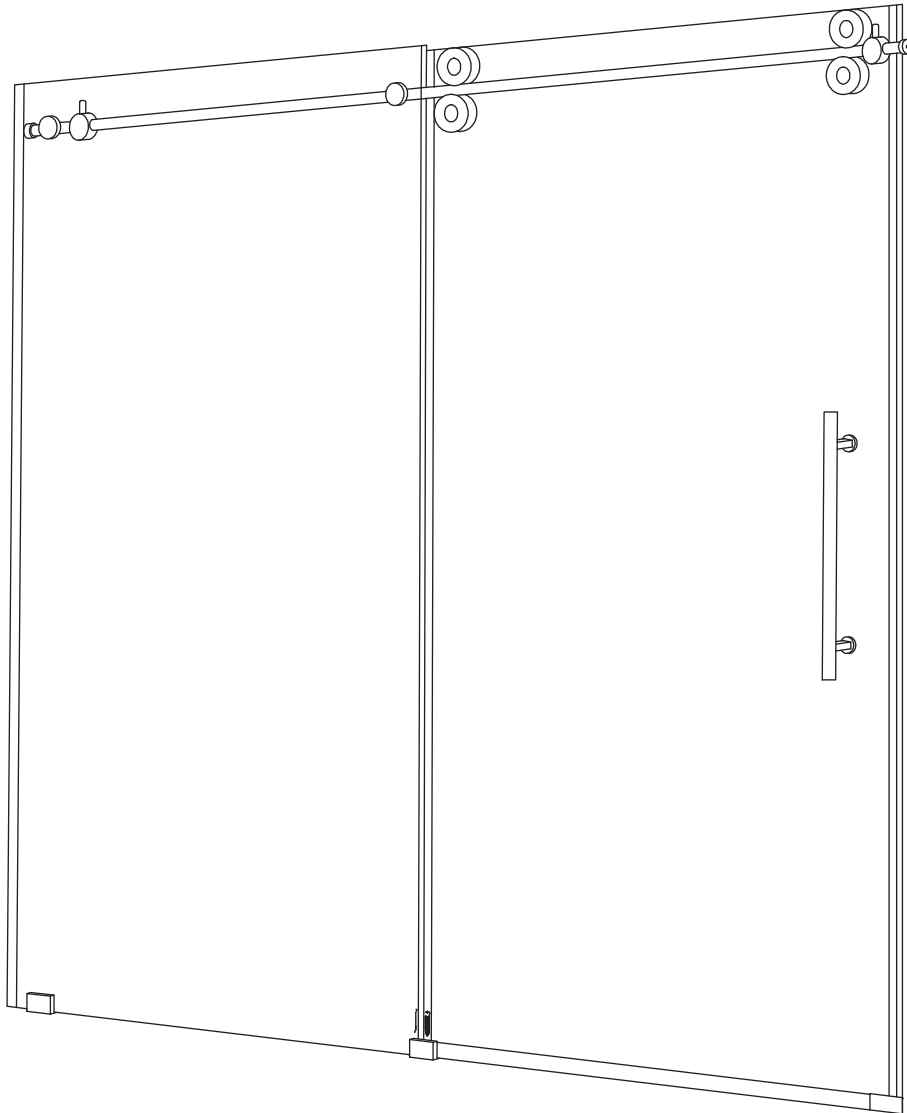

VIGO ELAN Adjustable Frameless Sliding Shower Door
VG06041

PRODUCT FEATURES

- Built-in horizontal adjustability makes this shower door easy to install
- Includes all mounting hardware
- Constructed from ANSI Z97.1 and 16 CFR 1201-certified tempered glass
- RollerDisk™ Technology allows for up to 3/8" of adjustability as walls shift over time
- High-quality stainless steel and solid brass hardware resist corrosion and tarnishing
- All VIGO Shower Doors feature a quality assured Limited Lifetime Warranty

MEASUREMENTS

A, B & C dimensions were measured after shower enclosure was completely installed.

Model / Modelo / Modèle	A Door / Puerta / Porte	B Fixed Panel / Panel fijo / Panneau fixe	C Adjustable Width / Dimensión ajustable / Réglable largeur	Height / Altura / Hauteur	Door opening width / Ancho de apertura de puerta / Largeur d'ouverture de la porte
VG6041XX4874	25 5/8" x 73 3/4"	23 5/8" x 74"	44" - 58"	74"	19 1/2"
VG6041XX5274	27 3/4" x 73 1/2"	24 5/8" x 74"	48" - 52"	74"	21 1/2"
VG6041XX5674	29 3/4" x 73 1/2"	26 5/8" x 74"	52" - 56"	74"	23 1/2"
VG6041XX6074	31 1/2" x 73 3/4"	29 5/8" x 74"	56" - 60"	74"	25 1/2"
VG6041XX6066	31 5/8" x 65 1/2"	29 5/8" x 66"	56" - 60"	66"	25 1/2"
VG6041XX6474	33 5/8" x 73 1/2"	30 3/4" x 74"	60" - 64"	74"	27 1/2"
VG6041XX6874	35 5/8" x 73 1/2"	32 3/4" x 74"	64" - 68"	74"	29 1/2"
VG6041XX7274	37 1/2" x 73 3/4"	35 5/8" x 74"	68" - 72"	74"	31 1/2"