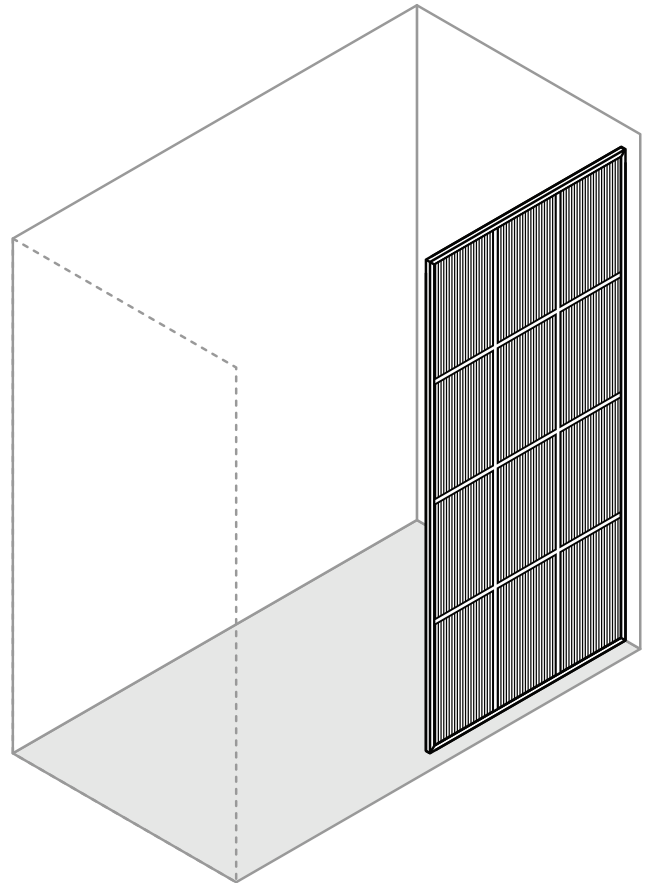

VIGO Fixed Frame Shower Screen with Clear Glass/ Fluted Glass

VG06092-3474

CLEAR GLASS (CL)

FLUTED GLASS (FL)

PRODUCT FEATURES

- Fixed glass panel creates an open, walk-in shower
- Reversible left or right side installation
- Constructed from ANSI Z97.1 and 16 CFR 1201-certified tempered glass
- Vertical and bottom rail support ensures wall anchoring and reinforces wall stability
- High-quality solid brass hardware resists corrosion and tarnishing
- All VIGO Shower Products feature a quality assured Limited Lifetime Warranty

**VIGO Fixed Frame Shower Screen with Clear Glass/ Fluted Glass**

**VG06092-3474**

**MEASUREMENTS**

Model	Dimension A	Height	Fixed Panel
VG6092XXCL/FL3474	34 1/8"	74"	33 3/4" x 73 3/4"

**LEFT INSTALLATION**