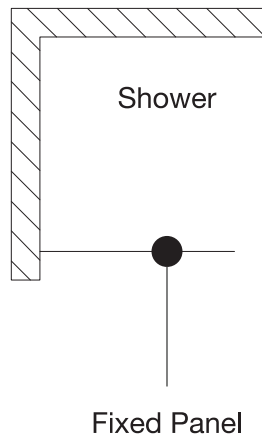

VIGO Fixed Frame Shower Screen with Clear Glass/ Fluted Glass

VG06092-3474

CLEAR GLASS (CL)

FLUTED GLASS (FL)

PRODUCT FEATURES

- Fixed glass panel creates an open, walk-in shower
- Reversible left or right side installation
- Constructed from ANSI Z97.1 and 16 CFR 1201-certified tempered glass
- Vertical and bottom rail support ensures wall anchoring and reinforces wall stability
- High-quality solid brass hardware resists corrosion and tarnishing
- All VIGO Shower Products feature a quality assured Limited Lifetime Warranty

**VIGO Fixed Frame Shower Screen with Clear Glass/ Fluted Glass**

**VG06092-3474**

**MEASUREMENTS**

Model	Dimension A	Height	Fixed Panel
VG6092XXCL/FL3474	34 1/8"	74"	33 3/4" x 73 3/4"

**LEFT INSTALLATION**