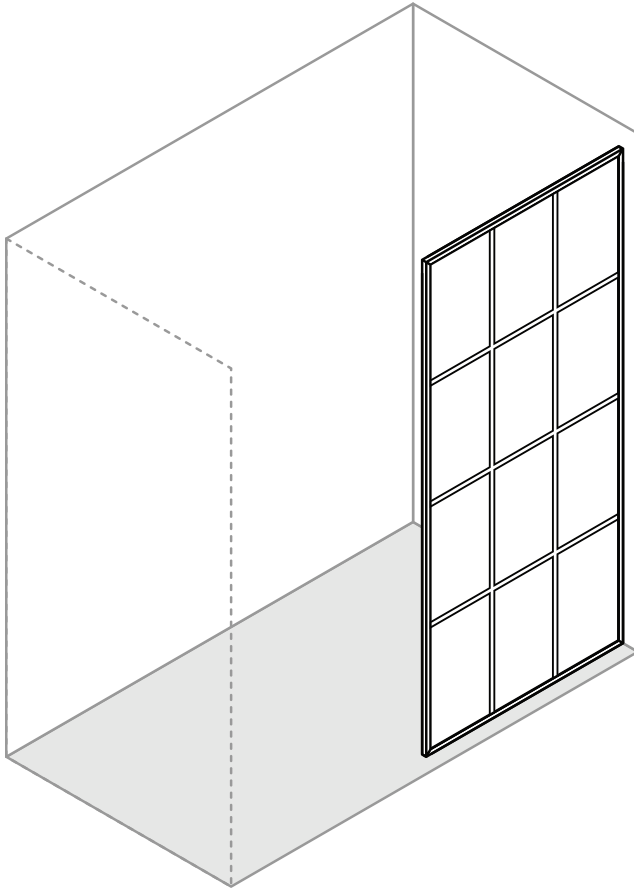

VIGO Fixed Frame Shower Screen with Clear Glass/ Fluted Glass

VG06092-3474

CLEAR GLASS (CL)

FLUTED GLASS (FL)

PRODUCT FEATURES

- Fixed glass panel creates an open, walk-in shower
- Reversible left or right side installation
- Constructed from ANSI Z97.1 and 16 CFR 1201-certified tempered glass
- Vertical and bottom rail support ensures wall anchoring and reinforces wall stability
- High-quality solid brass hardware resists corrosion and tarnishing
- All VIGO Shower Products feature a quality assured Limited Lifetime Warranty

**VIGO Fixed Frame Shower Screen with Clear Glass/ Fluted Glass**

**VG06092-3474**

**MEASUREMENTS**

Model	Dimension A	Height	Fixed Panel
VG6092XXCL/FL3474	34 1/8"	74"	33 3/4" x 73 3/4"

**LEFT INSTALLATION**