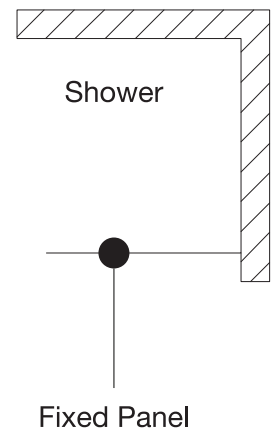

VIGO Fixed Frame Shower Screen with Clear Glass/ Fluted Glass

VG06092-3474

CLEAR GLASS (CL)

FLUTED GLASS (FL)

PRODUCT FEATURES

- Fixed glass panel creates an open, walk-in shower
- Reversible left or right side installation
- Constructed from ANSI Z97.1 and 16 CFR 1201-certified tempered glass
- Vertical and bottom rail support ensures wall anchoring and reinforces wall stability
- High-quality solid brass hardware resists corrosion and tarnishing
- All VIGO Shower Products feature a quality assured Limited Lifetime Warranty

**VIGO Fixed Frame Shower Screen with Clear Glass/ Fluted Glass**

**VG06092-3474**

**MEASUREMENTS**

Model	Dimension A	Height	Fixed Panel
VG6092XXCL/FL3474	34 1/8"	74"	33 3/4" x 73 3/4"

**LEFT INSTALLATION**