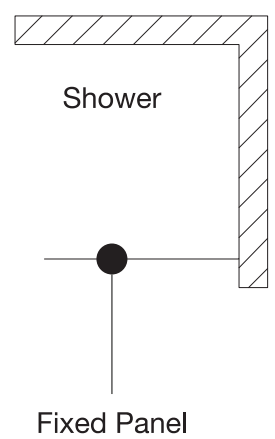

VIGO Fixed Frame Shower Screen with Clear Glass/ Fluted Glass

VG06091-3474

CLEAR GLASS (CL)

FLUTED GLASS (FL)

PRODUCT FEATURES

- Fixed glass panel creates an open, walk-in shower
- Reversible left or right side installation
- Constructed from ANSI Z97.1 and 16 CFR 1201-certified tempered glass
- Vertical and bottom rail support ensures wall anchoring and reinforces wall stability
- High-quality solid brass hardware resists corrosion and tarnishing
- All VIGO Shower Products feature a quality assured Limited Lifetime Warranty

VIGO Fixed Frame Shower Screen with Clear Glass/ Fluted Glass

VG06091-3474

MEASUREMENTS

Model	Dimension A	Height	Fixed Panel
VG6091XXCL/FL3474	34 1/8"	74"	33 3/4" x 73 3/4"

LEFT INSTALLATION

RIGHT INSTALLATION