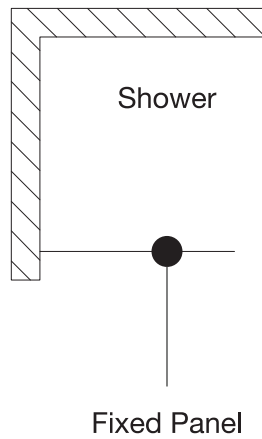

VIGO Fixed Frame Shower Screen with Clear Glass/ Fluted Glass

VG06091-3474

CLEAR GLASS (CL)

FLUTED GLASS (FL)

PRODUCT FEATURES

- Fixed glass panel creates an open, walk-in shower
- Reversible left or right side installation
- Constructed from ANSI Z97.1 and 16 CFR 1201-certified tempered glass
- Vertical and bottom rail support ensures wall anchoring and reinforces wall stability
- High-quality solid brass hardware resists corrosion and tarnishing
- All VIGO Shower Products feature a quality assured Limited Lifetime Warranty

VIGO Fixed Frame Shower Screen with Clear Glass/ Fluted Glass

VG06091-3474

MEASUREMENTS

Model	Dimension A	Height	Fixed Panel
VG6091XXCL/FL3474	34 1/8"	74"	33 3/4" x 73 3/4"

LEFT INSTALLATION

RIGHT INSTALLATION