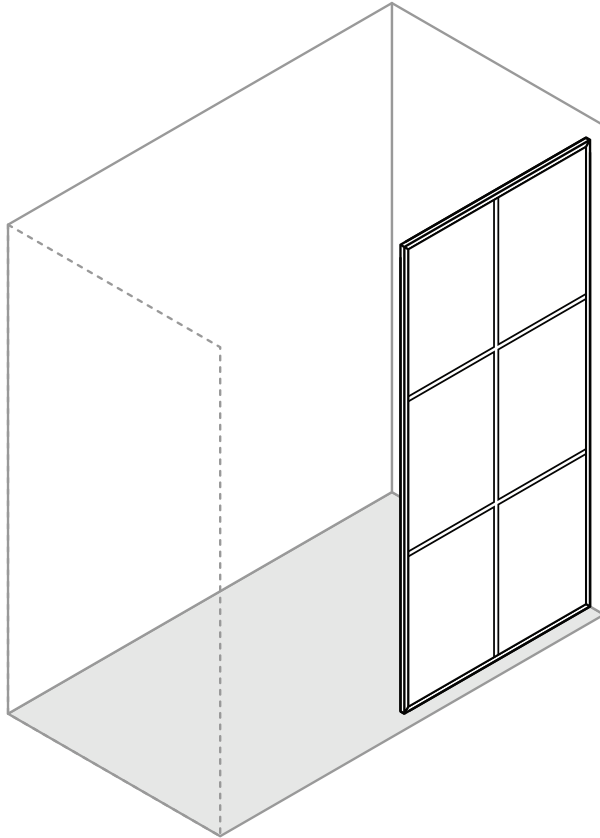

VIGO Fixed Frame Shower Screen with Clear Glass/ Fluted Glass

VG06091-3474

CLEAR GLASS (CL)

FLUTED GLASS (FL)

PRODUCT FEATURES

- Fixed glass panel creates an open, walk-in shower
- Reversible left or right side installation
- Constructed from ANSI Z97.1 and 16 CFR 1201-certified tempered glass
- Vertical and bottom rail support ensures wall anchoring and reinforces wall stability
- High-quality solid brass hardware resists corrosion and tarnishing
- All VIGO Shower Products feature a quality assured Limited Lifetime Warranty

VIGO Fixed Frame Shower Screen with Clear Glass/ Fluted Glass

VG06091-3474

MEASUREMENTS

Model	Dimension A	Height	Fixed Panel
VG6091XXCL/FL3474	34 1/8"	74"	33 3/4" x 73 3/4"

LEFT INSTALLATION

RIGHT INSTALLATION