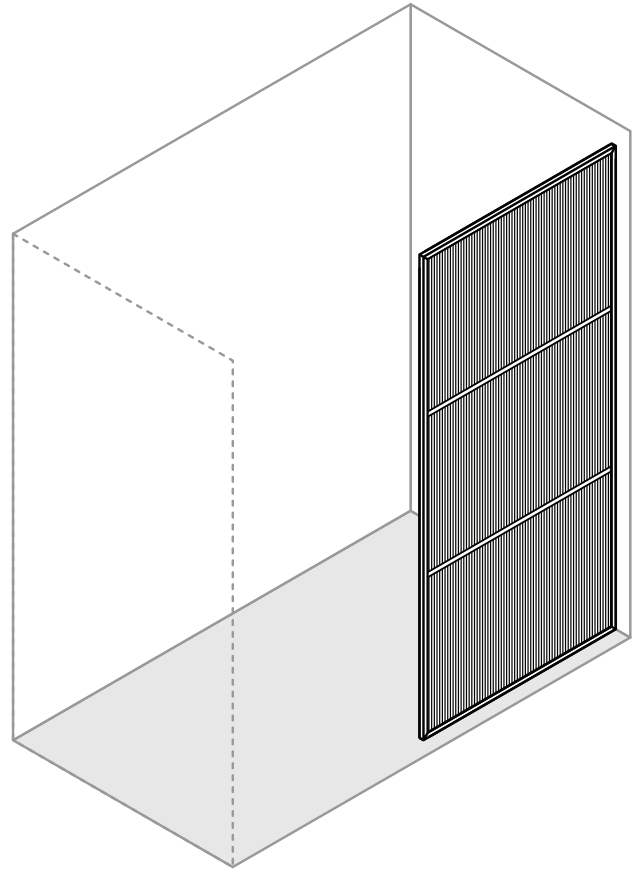

VIGO Fixed Frame Shower Screen with Clear Glass/ Fluted Glass

VG06091-3474

CLEAR GLASS (CL)

FLUTED GLASS (FL)

PRODUCT FEATURES

- Fixed glass panel creates an open, walk-in shower
- Reversible left or right side installation
- Constructed from ANSI Z97.1 and 16 CFR 1201-certified tempered glass
- Vertical and bottom rail support ensures wall anchoring and reinforces wall stability
- High-quality solid brass hardware resists corrosion and tarnishing
- All VIGO Shower Products feature a quality assured Limited Lifetime Warranty

VIGO Fixed Frame Shower Screen with Clear Glass/ Fluted Glass

VG06091-3474

MEASUREMENTS

Model	Dimension A	Height	Fixed Panel
VG6091XXCL/FL3474	34 1/8"	74"	33 3/4" x 73 3/4"

LEFT INSTALLATION

RIGHT INSTALLATION