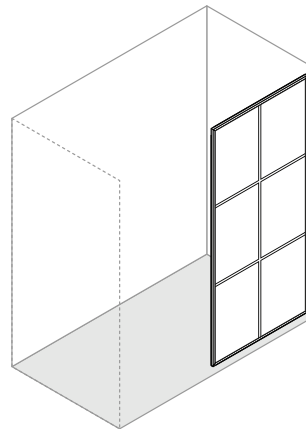

VIGO Fixed Frame Shower Screen with Clear Glass/ Fluted Glass

VG06091-3474

CLEAR GLASS (CL)

FLUTED GLASS (FL)

PRODUCT FEATURES

- Fixed glass panel creates an open, walk-in shower
- Reversible left or right side installation
- Constructed from ANSI Z97.1 and 16 CFR 1201-certified tempered glass
- Vertical and bottom rail support ensures wall anchoring and reinforces wall stability
- High-quality solid brass hardware resists corrosion and tarnishing
- All VIGO Shower Products feature a quality assured Limited Lifetime Warranty

VIGO Fixed Frame Shower Screen with Clear Glass/ Fluted Glass

VG06091-3474

MEASUREMENTS

Model	Dimension A	Height	Fixed Panel
VG6091XXCL/FL3474	34 1/8"	74"	33 3/4" x 73 3/4"

LEFT INSTALLATION

RIGHT INSTALLATION