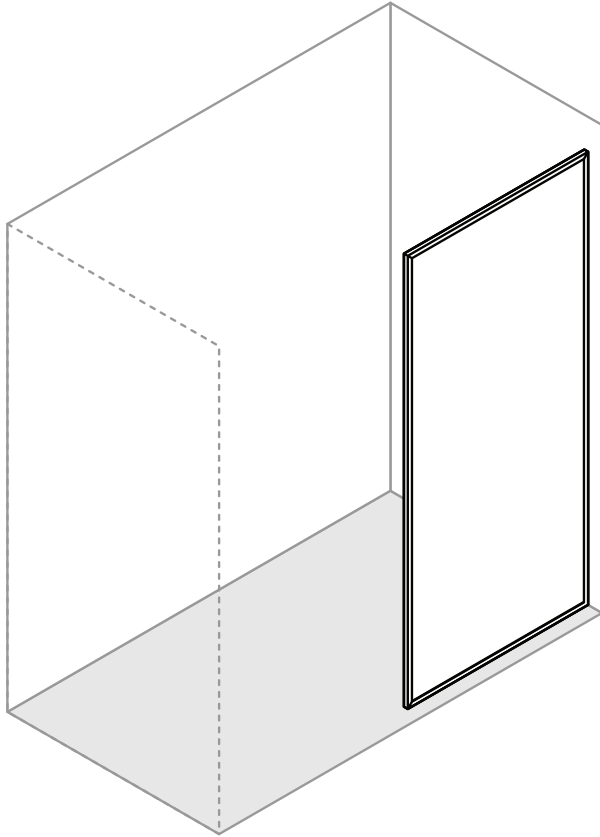

Meridian 34 in. W x 74 in. H Fixed Framed Shower Door

VG06077-3474

CLEAR GLASS (CL)

FLUTED GLASS (FL)

PRODUCT FEATURES

- Spacious fixed shower screen provides a relaxing walk-in shower experience
- Includes all mounting hardware
- Constructed from ANSI Z97.1 and 16 CFR 1201-certified tempered glass
- Continuous seal strips along the door prevent leaks, even through door hinges
- High-quality solid brass hardware resists corrosion and tarnishing
- All VIGO Shower Products feature a quality assured Limited Lifetime Warranty

MEASUREMENTS

Model Modelo Modèle	Dimension A Dimensión A Dimension A	Height Altura Hauteur	Fixed Panel Panel Fijo Panneau Fixe
VG6077XXCL/FL3474	34 1/8"	74"	33 3/4" x 73 3/4"

LEFT INSTALLATION

RIGHT INSTALLATION