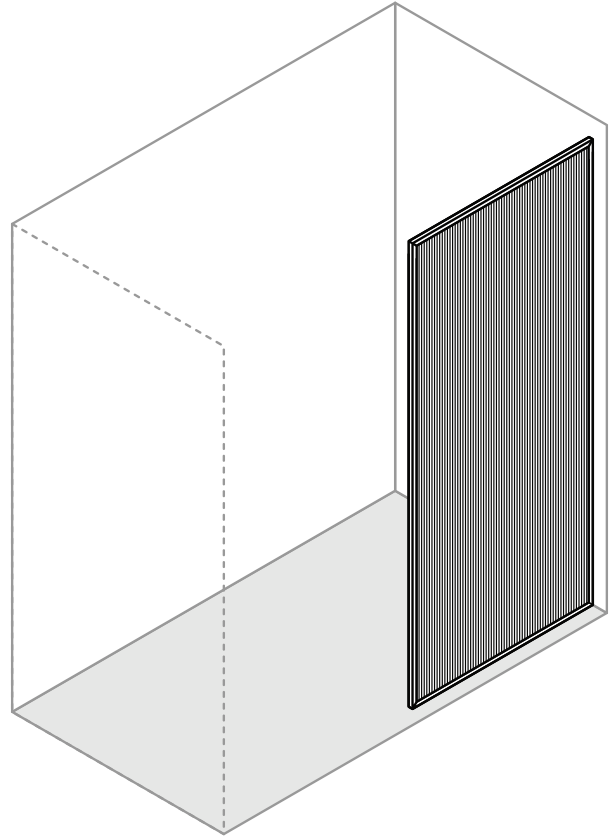

Meridian 34 in. W x 74 in. H Fixed Framed Shower Door

VG06077-3474

CLEAR GLASS (CL)

FLUTED GLASS (FL)

PRODUCT FEATURES

- Spacious fixed shower screen provides a relaxing walk-in shower experience
- Includes all mounting hardware
- Constructed from ANSI Z97.1 and 16 CFR 1201-certified tempered glass
- Continuous seal strips along the door prevent leaks, even through door hinges
- High-quality solid brass hardware resists corrosion and tarnishing
- All VIGO Shower Products feature a quality assured Limited Lifetime Warranty

MEASUREMENTS

Model Modelo Modèle	Dimension A Dimensión A Dimension A	Height Altura Hauteur	Fixed Panel Panel Fijo Panneau Fixe
VG6077XXCL/FL3474	34 1/8"	74"	33 3/4" x 73 3/4"

LEFT INSTALLATION

RIGHT INSTALLATION