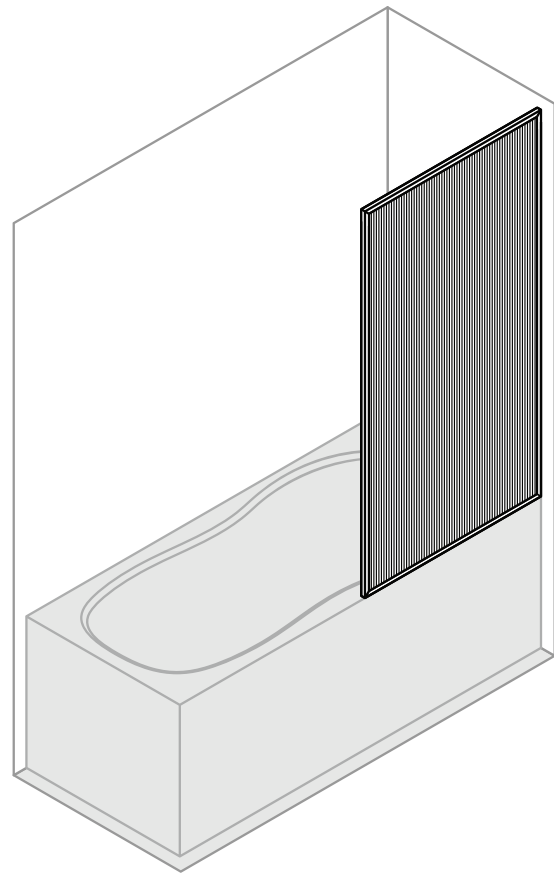

Meridian 34 in. W x 62 in. H Fixed Frame Tub Screen

VG06077-3462

CLEAR GLASS (CL)

FLUTED GLASS (FL)

PRODUCT FEATURES

- Fixed glass panel creates an open tub shower area
- Includes all mounting hardware
- Constructed from ANSI Z97.1 and 16 CFR 1201-certified tempered glass
- Vertical and bottom rail support ensures wall anchoring and reinforces wall stability
- High-quality solid brass hardware resists corrosion and tarnishing
- All VIGO Shower Products feature a quality assured Limited Lifetime Warranty

MEASUREMENTS

Model Modelo Modèle	Dimension A Dimensión A Dimension A	Height Altura Hauteur	Fixed Panel Panel Fijo Panneau Fixe
VG6077XXCL/FL3462 (Tub Screen/ Pantalla de bañera/ Écran de baignoire)	34 1/8"	62"	33 3/4" x 61 3/4"

LEFT INSTALLATION

RIGHT INSTALLATION