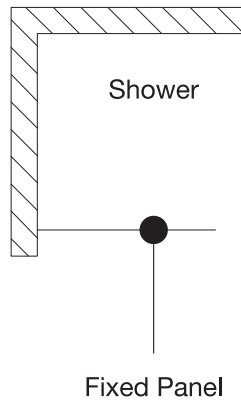

VIGO Zenith 34x74 Frameless Fixed Glass Shower Screen
VG06075

PRODUCT FEATURES

- Spacious fixed shower screen provides a relaxing walk-in shower experience
- Includes all mounting hardware
- Constructed from ANSI Z97.1 and 16 CFR 1201-certified tempered glass
- Continuous seal strips along the door prevent leaks
- High-quality solid brass hardware resists corrosion and tarnishing
- All VIGO Shower Doors feature a quality assured Limited Lifetime Warranty

VIGO Zenith 34x74 Frameless Fixed Glass Shower Screen

VG06075

MEASUREMENTS

Model	A Door	Height	Door Dimensions
VG6075XXCL3474	34 1/8"	74"	33 3/4" x 73 3/4"

LEFT INSTALLATION

RIGHT INSTALLATION