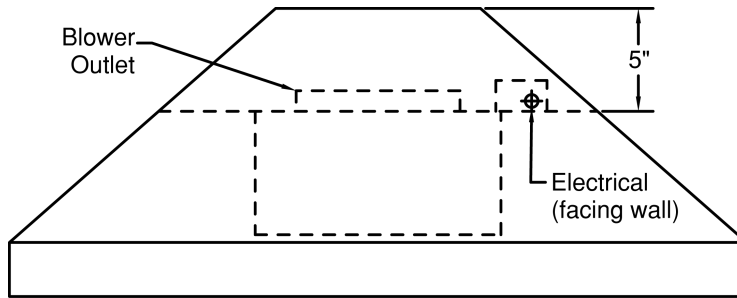

PDAH14-K42

Halogen lights. This model is not available with heat lamps. Shown with ARS duct cover (sold separately). ARS duct covers are available in 8' 9' ceiling sizes.

Dimensional Information

Width	42.0
Depth	21.0
Height	14.0
CFM @ 0.0" SP	n/a
Sones	n/a
Amps	3.7
# Lights	3.0

Connection Diagram

(Top View)

(Front View)

Recommended Mounting Height*

*Exceeding recommended mounting height may compromise performance.

Electrical/Mechanical Specifications For Blower Unit

Model	Volts	Amps*	Hz	RPM	CFM SP@0.0"	Equivalent CFM	CFM SP@0.1"	CFM SP@0.2"	CFM SP@0.3"	Minimum Round Duct Size	Sones#
K250 (ARS)	115.0	2.2	60.0	1550.0	n/a	n/a	n/a	n/a	n/a	n/a	n/a