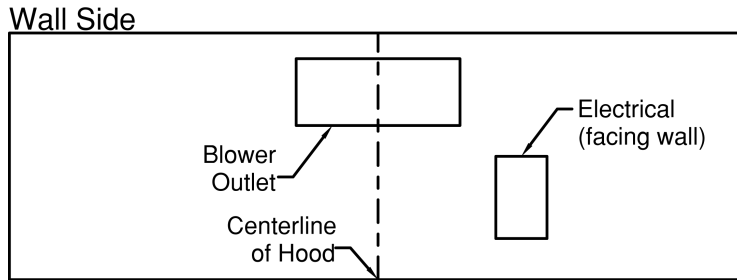

Connection Diagram