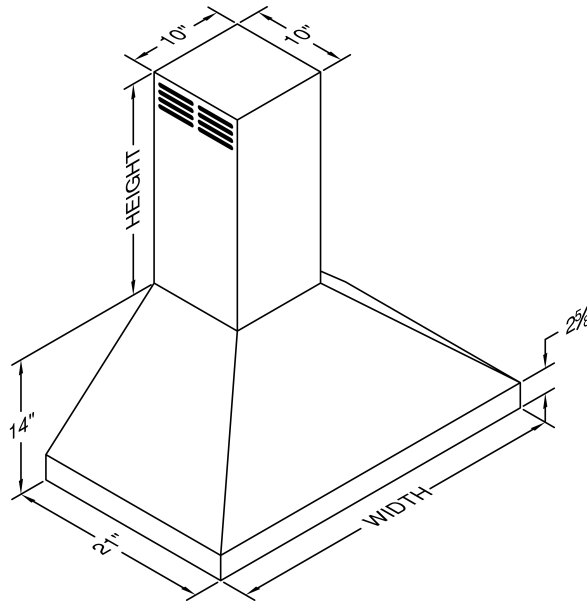

PDAH14-K42

Halogen lights. This model is not available with heat lamps. Shown with ARS duct cover (sold separately). ARS duct covers are available in 8' 9' ceiling sizes.

Dimensional Information

Width	42.0
Depth	21.0
Height	14.0
CFM @ 0.0" SP	n/a
Sones	n/a
Amps	3.7
# Lights	3.0

Connection Diagram

(Top View)

(Front View)

Recommended Mounting Height*

*Exceeding recommended mounting height may compromise performance.

Electrical/Mechanical Specifications For Blower Unit

Model	Volts	Amps*	Hz	RPM	CFM SP@0.0"	Equivalent CFM	CFM SP@0.1"	CFM SP@0.2"	CFM SP@0.3"	Minimum Round Duct Size	Sones#
K250 (ARS)	115.0	2.2	60.0	1550.0	n/a	n/a	n/a	n/a	n/a	n/a	n/a