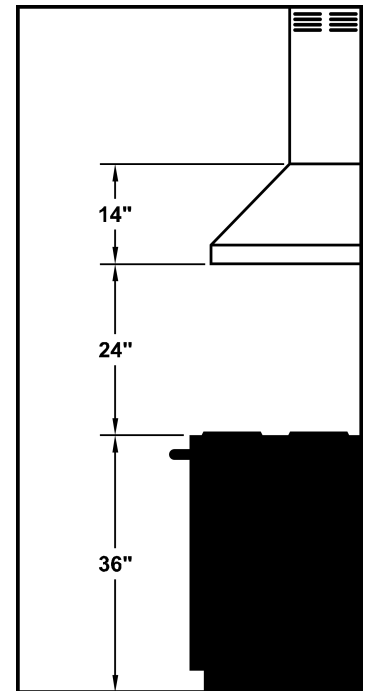

PDAH14-K42

Halogen lights. This model is not available with heat lamps. Shown with ARS duct cover (sold separately). ARS duct covers are available in 8' 9' ceiling sizes.

Dimensional Information

Width	42.0
Depth	21.0
Height	14.0
CFM @ 0.0" SP	n/a
Sones	n/a
Amps	3.7
# Lights	3.0

Connection Diagram

(Top View)

(Front View)

Recommended Mounting Height*

*Exceeding recommended mounting height may compromise performance.

Electrical/Mechanical Specifications For Blower Unit

Model	Volts	Amps*	Hz	RPM	CFM SP@0.0"	Equivalent CFM	CFM SP@0.1"	CFM SP@0.2"	CFM SP@0.3"	Minimum Round Duct Size	Sones#
K250 (ARS)	115.0	2.2	60.0	1550.0	n/a	n/a	n/a	n/a	n/a	n/a	n/a