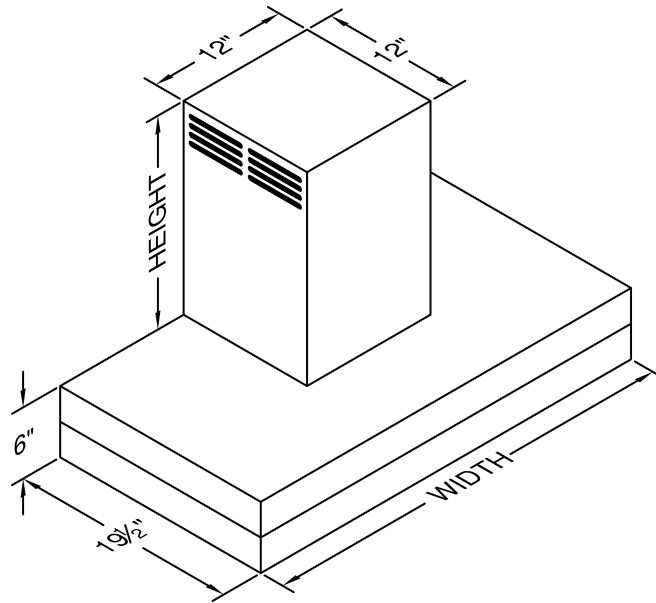

CWEAH6-K48

Halogen lights. This model is not available with heat lamps. Shown with ARS duct cover (sold separately). ARS duct covers are available in 7', 8', 9' ceiling sizes.

Dimensional Information

Width	48.0
Depth	19.5
Height	6.0
CFM @ 0.0" SP	0.0
Sones	0.0
Amps	3.7
# Lights	3.0

Connection Diagram

(Top View)

(Front View)

Recommended Mounting Height*

*Exceeding recommended mounting height may compromise performance.

Electrical/Mechanical Specifications For Blower Unit

Model	Volts	Amps*	Hz	RPM	CFM SP@0.0"	Equivalent CFM	CFM SP@0.1"	CFM SP@0.2"	CFM SP@0.3"	Minimum Round Duct Size	Sones#
K250 (ARS)	115.0	2.2	60.0	1550.0	n/a	n/a	n/a	n/a	n/a	n/a	n/a