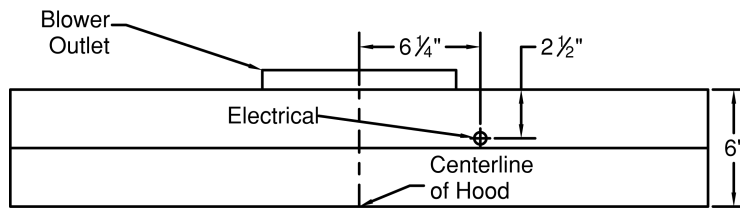

CWEAH6-K48

Halogen lights. This model is not available with heat lamps. Shown with ARS duct cover (sold separately). ARS duct covers are available in 7', 8', 9' ceiling sizes.

Dimensional Information

Width	48.0
Depth	19.5
Height	6.0
CFM @ 0.0" SP	0.0
Sones	0.0
Amps	3.7
# Lights	3.0

Connection Diagram

(Top View)

(Front View)

Recommended Mounting Height*

*Exceeding recommended mounting height may compromise performance.

Electrical/Mechanical Specifications For Blower Unit

Model	Volts	Amps*	Hz	RPM	CFM SP@0.0"	Equivalent CFM	CFM SP@0.1"	CFM SP@0.2"	CFM SP@0.3"	Minimum Round Duct Size	Sones#
K250 (ARS)	115.0	2.2	60.0	1550.0	n/a	n/a	n/a	n/a	n/a	n/a	n/a