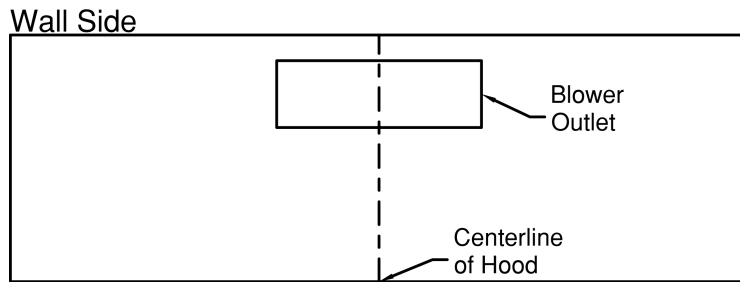

Connection Diagram