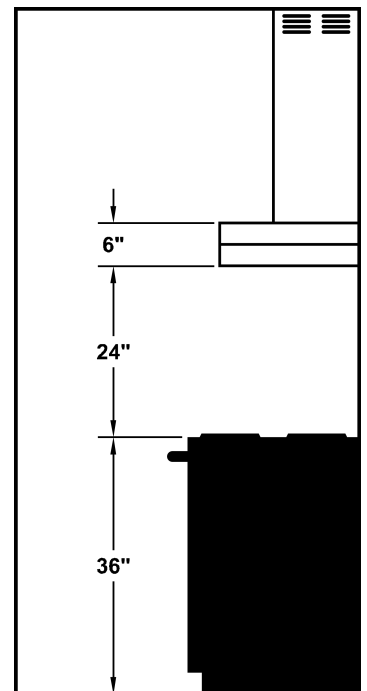

CWEAH6-K48

Halogen lights. This model is not available with heat lamps. Shown with ARS duct cover (sold separately). ARS duct covers are available in 7', 8', 9' ceiling sizes.

Dimensional Information

Width	48.0
Depth	19.5
Height	6.0
CFM @ 0.0" SP	0.0
Sones	0.0
Amps	3.7
# Lights	3.0

Connection Diagram

(Top View)

(Front View)

Recommended Mounting Height*

*Exceeding recommended mounting height may compromise performance.

Electrical/Mechanical Specifications For Blower Unit

Model	Volts	Amps*	Hz	RPM	CFM SP@0.0"	Equivalent CFM	CFM SP@0.1"	CFM SP@0.2"	CFM SP@0.3"	Minimum Round Duct Size	Sones#
K250 (ARS)	115.0	2.2	60.0	1550.0	n/a	n/a	n/a	n/a	n/a	n/a	n/a