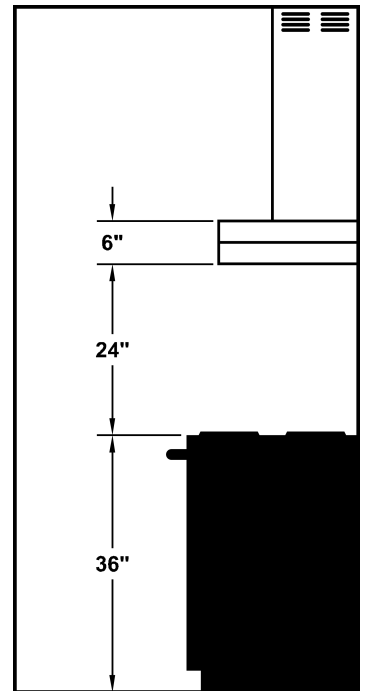

CWEAH6-K42

Halogen lights. This model is not available with heat lamps. Shown with ARS duct cover (sold separately). ARS duct covers are available in 7', 8', 9' ceiling sizes.

Dimensional Information

Width	42.0
Depth	19.5
Height	6.0
CFM @ 0.0" SP	0.0
Sones	0.0
Amps	3.7
# Lights	3.0

Connection Diagram

(Top View)

(Front View)

Recommended Mounting Height*

*Exceeding recommended mounting height may compromise performance.

Electrical/Mechanical Specifications For Blower Unit

Model	Volts	Amps*	Hz	RPM	CFM SP@0.0"	Equivalent CFM	CFM SP@0.1"	CFM SP@0.2"	CFM SP@0.3"	Minimum Round Duct Size	Sones#
K250 (ARS)	115.0	2.2	60.0	1550.0	n/a	n/a	n/a	n/a	n/a	n/a	n/a