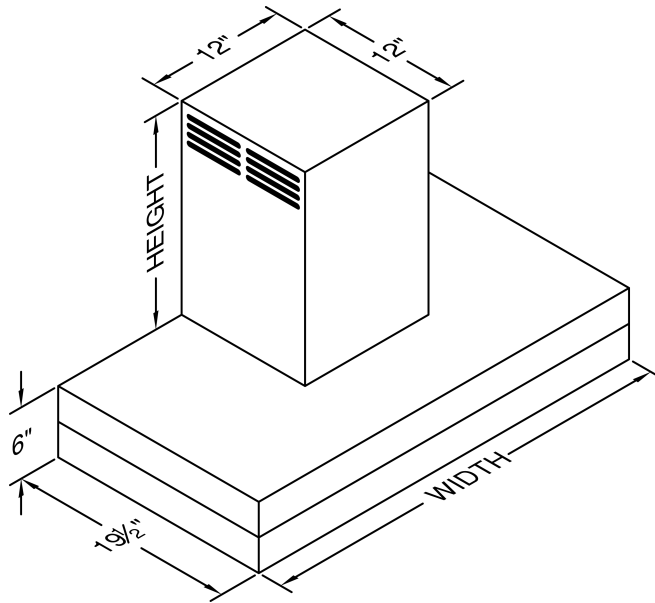

CWEAH6-K42

Halogen lights. This model is not available with heat lamps. Shown with ARS duct cover (sold separately). ARS duct covers are available in 7', 8', 9' ceiling sizes.

Dimensional Information

Width	42.0
Depth	19.5
Height	6.0
CFM @ 0.0" SP	0.0
Sones	0.0
Amps	3.7
# Lights	3.0

Connection Diagram

(Top View)

(Front View)

Recommended Mounting Height*

*Exceeding recommended mounting height may compromise performance.

Electrical/Mechanical Specifications For Blower Unit

Model	Volts	Amps*	Hz	RPM	CFM SP@0.0"	Equivalent CFM	CFM SP@0.1"	CFM SP@0.2"	CFM SP@0.3"	Minimum Round Duct Size	Sones#
K250 (ARS)	115.0	2.2	60.0	1550.0	n/a	n/a	n/a	n/a	n/a	n/a	n/a