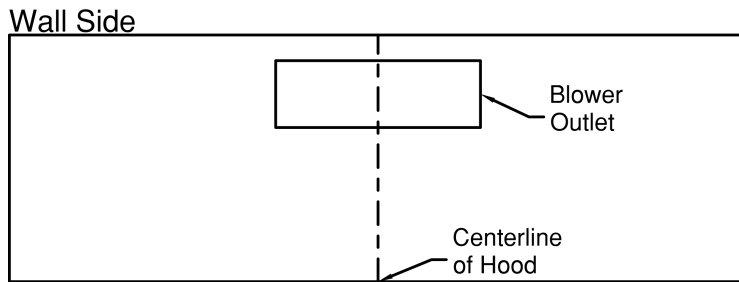

Connection Diagram