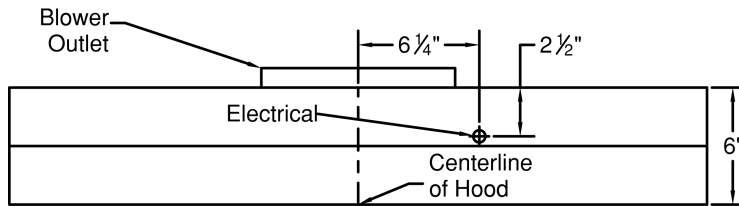

CWEAH6-K42

Halogen lights. This model is not available with heat lamps. Shown with ARS duct cover (sold separately). ARS duct covers are available in 7', 8', 9' ceiling sizes.

Dimensional Information

Width	42.0
Depth	19.5
Height	6.0
CFM @ 0.0" SP	0.0
Sones	0.0
Amps	3.7
# Lights	3.0

Connection Diagram

(Top View)

(Front View)

Recommended Mounting Height*

*Exceeding recommended mounting height may compromise performance.

Electrical/Mechanical Specifications For Blower Unit

Model	Volts	Amps*	Hz	RPM	CFM SP@0.0"	Equivalent CFM	CFM SP@0.1"	CFM SP@0.2"	CFM SP@0.3"	Minimum Round Duct Size	Sones#
K250 (ARS)	115.0	2.2	60.0	1550.0	n/a	n/a	n/a	n/a	n/a	n/a	n/a