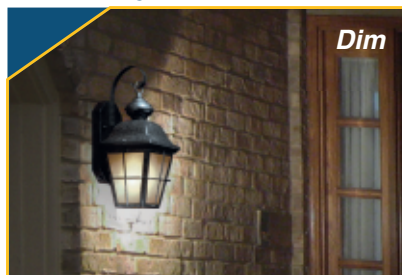

SMART LIGHTING™

MULTI-LEVEL OUTDOOR LIGHTING

Exterior lighting designed to fit your lifestyle and enhance the beauty, safety, and usability of your home's outdoor areas.

SMART LIGHTING™

Get style, convenience, security, and efficiency with Smart Lighting™ outdoor light fixtures. Enjoy the comfort and convenience of continuous bright illumination during the early evening hours. Using patented energy-saving technology, Smart Lighting™ automatically dims late at night to provide soft, ambient illumination until dawn. But, rest assured knowing that whenever motion is detected, on-demand bright illumination will be triggered to keep your property safe and secure.

EARLY EVENING

- ▶ Choose duration of continuous bright illumination for 0, 3, or 6 hrs

Continuous Bright Light for:

- ▶ Welcoming guests to a party
- ▶ Grilling burgers for dinner

LATE NIGHT

- ▶ Energy-saving dim illumination the rest of the night