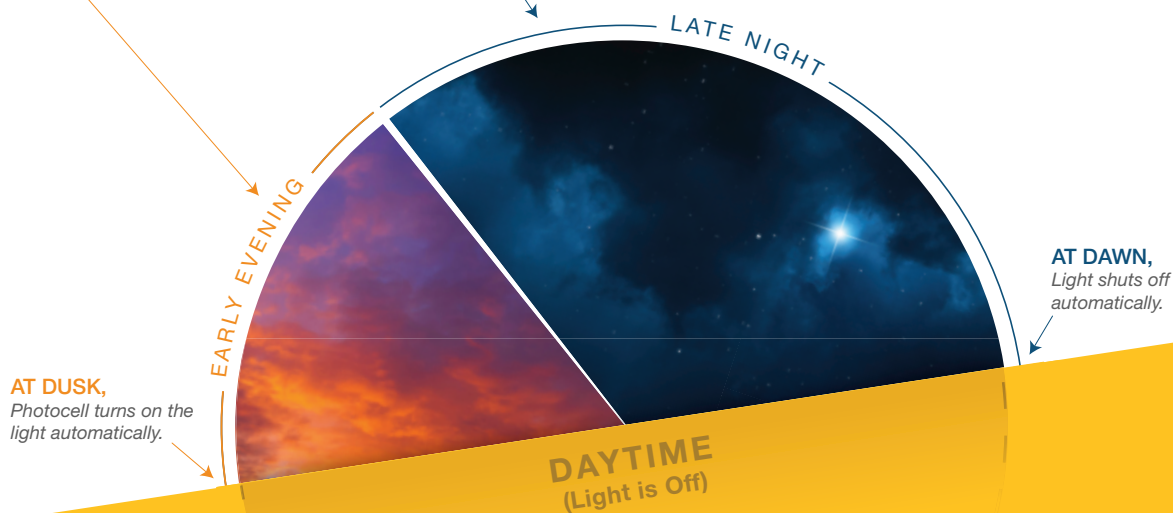

PHOTOCELL

Each Smart Light has a built-in photocell that automatically turns the light on at dusk and turns it off at dawn.

TIMER

Integrated timer allows you to control duration of early evening bright illumination (0, 3 or 6 hrs) as well as late night on-demand motion activated bright illumination (5 sec to 3 min).

MOTION

The built-in motion sensor automatically switches the light to full brightness whenever you're nearby and need it most.

(A)

(B)

(C)

(D)

(E)

(F)