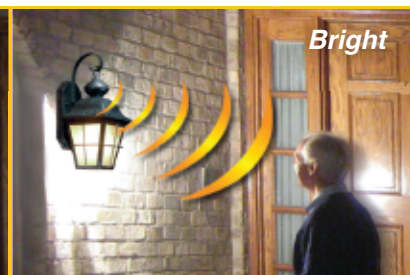

- On-demand bright illumination when motion is detected

On Demand Bright Light for:

- Arriving home late at night
- Discouraging unwanted visitors