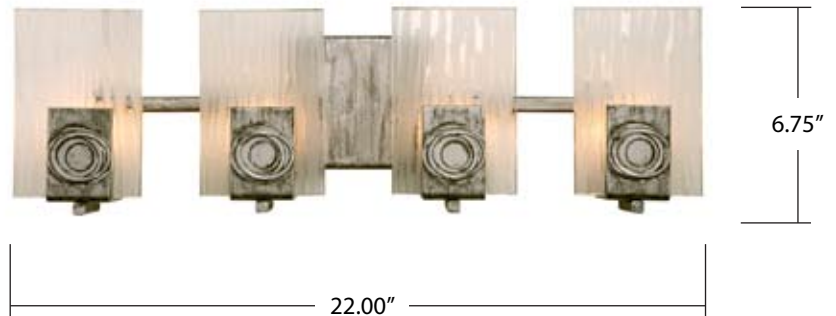

Polar ADA 4-light Halogen Vanity / Sconce

Model 182B04

Description Casual contemporary ADA bath light in recycled steel with ice crystal recycled plate glass

Standard Finish Blackened Silver

Width / Diameter 22 in. / 55.9 cm

Height 6.75 in. / 17.1 cm

Length n/a

Extension 3.125 in. / 7.9 cm

Hanging Weight 5 lb. / 2.3 kg

Cable n/a

Backplate 4.5 x 4.5 x 0.625 in. / 11.4 x 11.4 x 1.6 cm

Top-to-mount 3 in. / 7.6 cm

Glass 4 x 6 in. / 10.2 x 15.2 cm