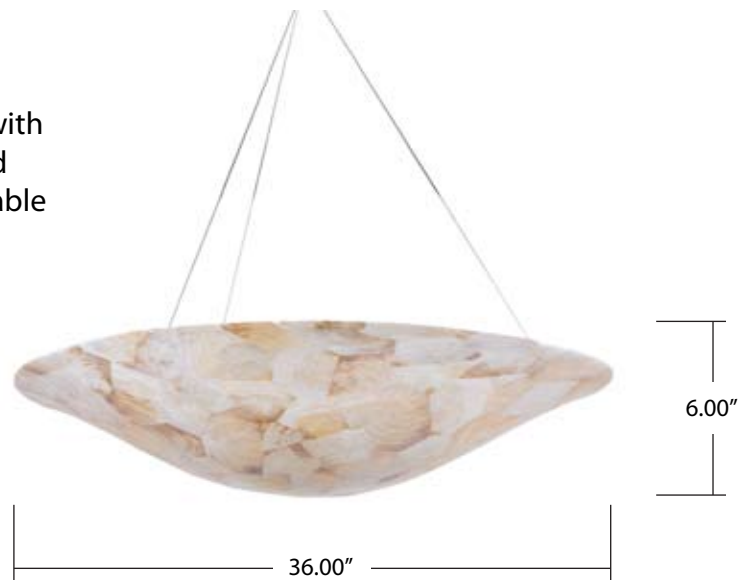

Big 5-light Pendant with Reclaimed Shell

Model 178P05

Description Modern pendant made with reclaimed shell from food harvesting and aircraft cable suspension

Width / Diameter 36 in. / 91.4 cm

Height 6 in. / 15.2 cm

Length n/a

Extension n/a

Hanging Weight 14.5 lb. / 6.6 kg

Cable 10 ft. / 3 m

Canopy 5 x 0.75 in. / 12.7 x 1.9 cm, Kabebe shell or Chocolate tiger shell

Glass/Shade Kabebe shell (shown) or Chocolate tiger shell